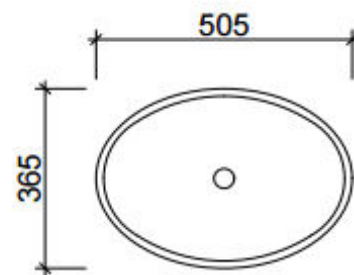

Kube

Trend

Plush