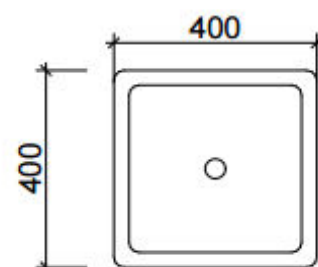

Feather

Radius

Modex