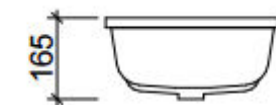

Undermount