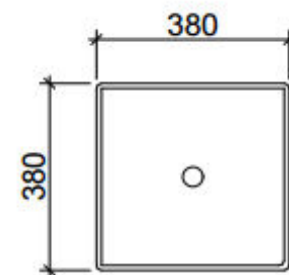

Kube

Trend

Elite

Vogue

Evolve

Plush