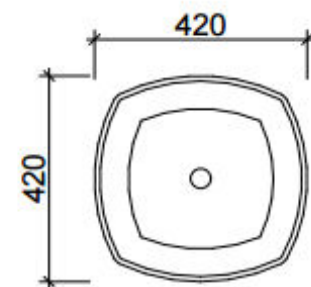

Kube

Trend

Vogue

Plush