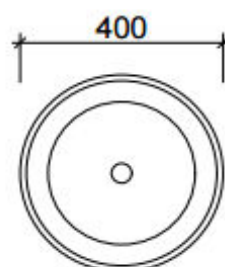

Feather

Radius

Modex

Oval Undermount