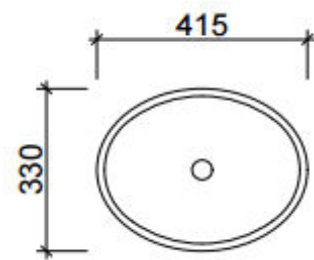

Kube

Trend

Elite

Vogue

Plush