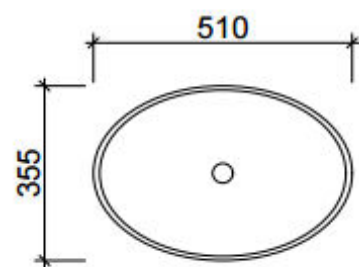

Feather

Radius

Modex