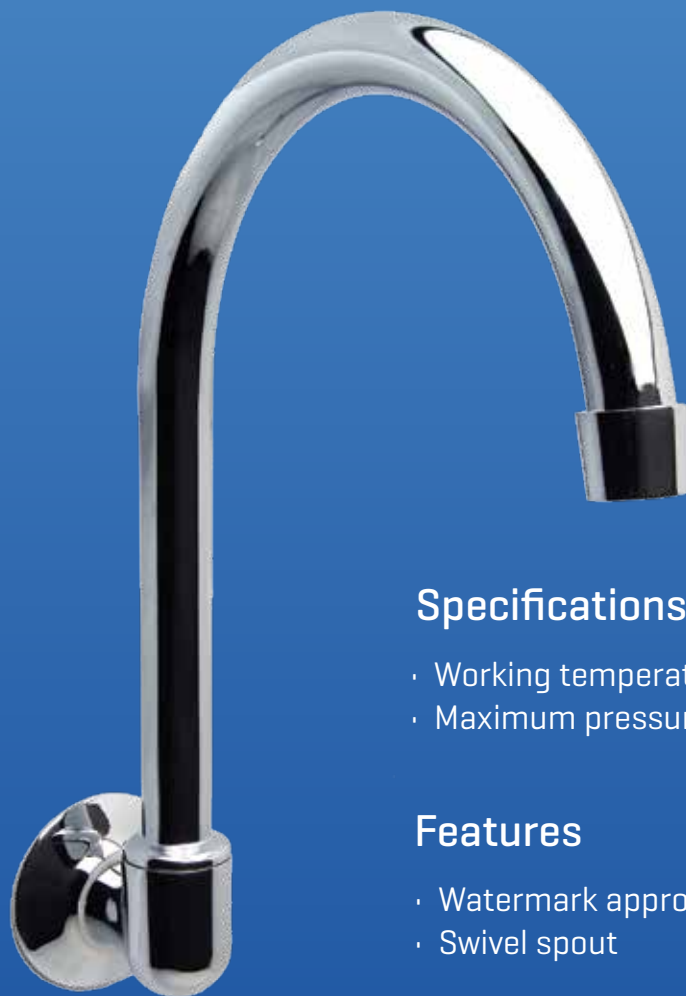

MT MONOPOLY™ TAPWARE

SWIVEL SPOUT WALL TUBE CHROME PLATED G/N 160MM

SP12

Specifications

- Working temperature 0° to 80°
- Maximum pressure rating 1000kPa

Features

- Watermark approved
- Swivel spout

Austworld
PO Box 311
Ashmore City
QLD 4214

P: 1300 780 430
F: 1300 780 441
E: info@austworld.com.au
W: www.austworld.com.au