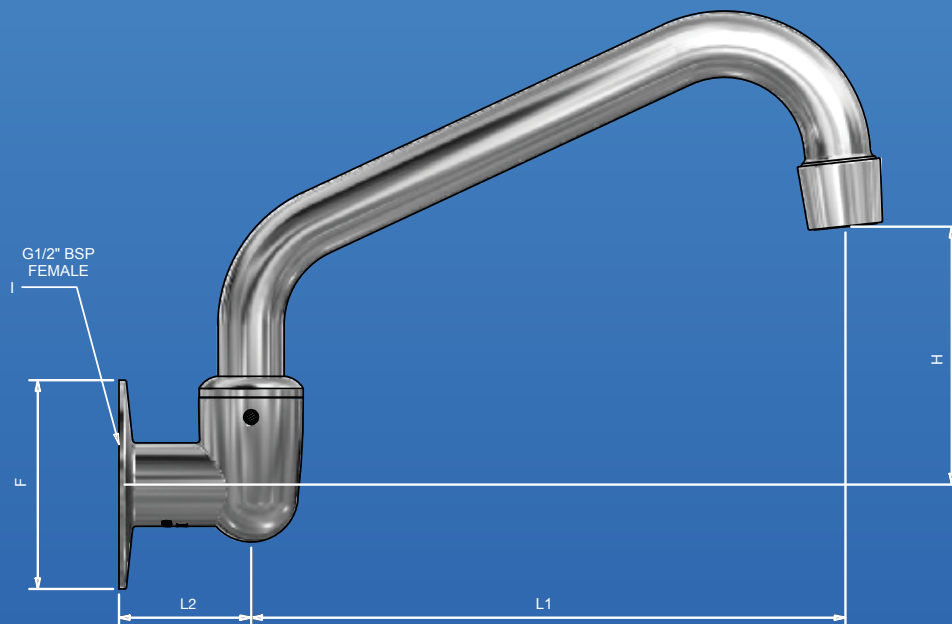

MT MONOPOLY™
TAPWARE

SWIVEL SPOUT WALL TUBE CHROME PLATED

Sizing Chart MM

	H	L1	L2	F	I
SP08-01	100	225	38	60	G 1/2"

Austworld
PO Box 311
Ashmore City
QLD 4214

P: 1300 780 430
F: 1300 780 441
E: info@austworld.com.au
W: www.austworld.com.au