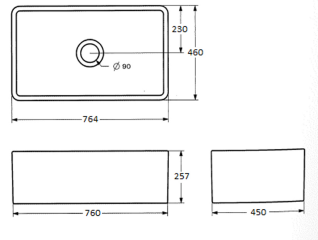

Novi 76 x 46 Fine Fireclay Butler Sink - Double Sided Flat Front and Ribbed Front

Code: NO75FS

Specifications

- Material: Fine Fireclay
- Finish: White Gloss
- Waste Outlet Included: 90x50mm Basket Waste
- Mounting options: Butler (front showing), Counter Top (glazed on all 4 sides), Under Counter (framework required)
- Capacity: 64L"