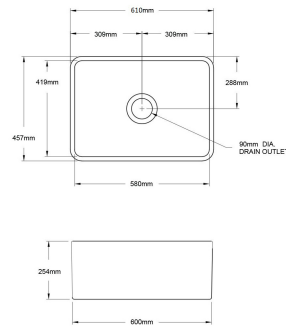

Novi 61 x 46 Fine Fireclay Butler Sink

Code: NO60FS

Specifications

- "Material: Fine Fireclay
- Finish: White Gloss
- Waste Outlet Included: 90x50mm Basket Waste
- Mounting options: Butler (front showing), Counter Top (not glazed on back), Under Counter (framework required)
- Capacity: 51L"

Product Options

NO60FS_119A: Novi 61 x 46 Fine Fireclay Butler Sink

NO60FS_118A: Novi 61 x 46 Stainless Steel Grid