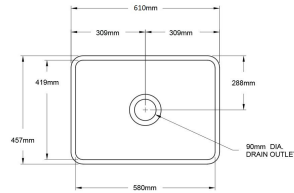

Novi 60 x 46 Fine Fireclay Matte Black Butler Sink

Code: NO60FS-MB

Specifications

- Material: Fine Fireclay
- Finish: Matte Black
- Waste Outlet Included: 90x50mm Basket Waste
- Mounting options: Butler (front showing), Counter Top (not glazed on back), Under Counter (framework required)
- Capacity: 51L