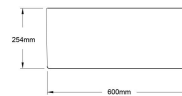

Novi 60 x 46 Fine Fireclay Matte Black Butler Sink

Code: NO60FS-MB

Specifications

- Material: Fine Fireclay
- Finish: Matte Black
- Waste Outlet Included: 90x50mm Basket Waste
- Mounting options: Butler (front showing), Counter Top (not glazed on back), Under Counter (framework required)
- Capacity: 51L