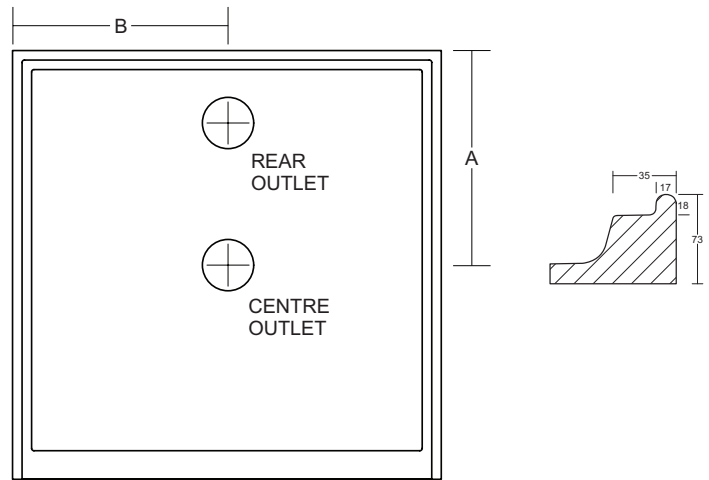

flinders

Polymarble shower base Square

The Flinders Polymarble shower base is made from high strength polymarble compound - which is a hardwearing, solid, fully moulded material that is ideal for bathroom surfaces.

MATERIAL	Polymarble
CONSTRUCTION	Requires mortar bed support
STEP HEIGHT	73(±2)mm(including tile flange)
TILE FLANGE	17mm tile flange
ALCOVE FITTING	3 sided models only
COLOUR	White, Ivory
WASTE	Integrated waste with 50mm male thread

PRODUCTS	COLOUR	CODE	ACTUAL SIZE	A	B
Standard Square	White	SB16CW	820 W x 820 D x 73 H REAR OUTLET	150	410
		SB17CW	820 W x 820 D x 73 H CENTRE OUTLET	410	410
		SB1LCW	820 W x 820 D x 73 H REAR OUTLET LHR	150	410
		SB1RCW	820 W x 820 D x 73 H REAR OUTLET RHR	150	410
		SB15CW	820 W x 820 D x 73 H REAR OUTLET DBL	150	410
		SB26CW	900 W x 900 D x 73 H REAR OUTLET	150	450
		SB28CW	900 W x 900 D x 73 H CENTRE OUTLET	450	450
		SB2LCW	900 W x 900 D x 73 H REAR OUTLET LHR	150	450
		SB2RCW	900 W x 900 D x 73 H REAR OUTLET RHR	150	450
		SB19CW	900 W x 900 D x 73 H CENTRE OUTLET DBL	450	450
		SB40CW	1000 W x 1000 D x 73 H REAR OUTLET	150	500
		SB4LCW	1000 W x 1000 D x 73 H REAR OUTLET LHR	150	500
		SB4RCW	1000 W x 1000 D x 73 H REAR OUTLET RHR	150	500
		SB48CW	1000 W x 1000 D x 73 H CENTRE OUTLET DBL	500	500
		SB32CW	1220 W x 820 D x 73 H REAR OUTLET	150	610

LHR=Left Hand Return RHR=Right Hand Return