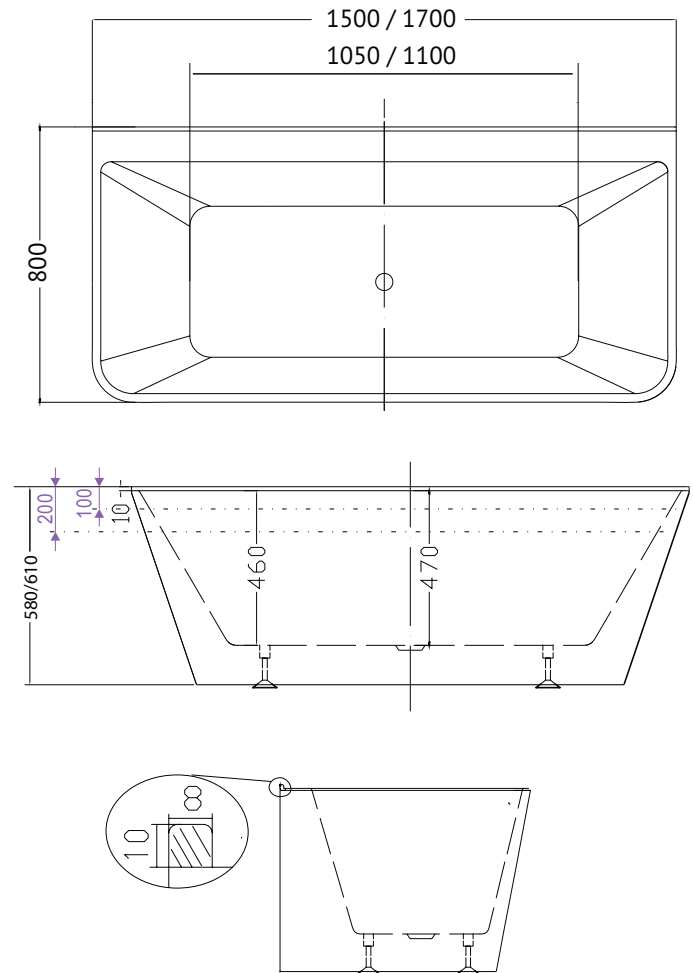

ARIA

Freestanding Bath

ARIA BACK-TO-WALL FREESTANDING BATH

The Aria back-to-wall rectangular freestanding bath features gentle reclining back rests and offers the practicalities of a Tile Bead, so it can be integrated into a tiled wall if space is at a premium.

SIZE (l)x(w)x(h)

- AR1500W ~ 1500 x 800 x 610 (mm)
- AR1700W ~ 1700 x 500 x 580 (mm)

CAPACITY* & NET WEIGHT

- 1500mm ~ 182 litres 50.0 kg
- 1700mm ~ 201 litres 64.0 kg

*200mm below bath rim

KEY FEATURES

- Rectangle back-to-wall freestanding bath
- Tile bead (H10 x W8 (mm))
- Can be fitted into the wall or sit against the wall
- Manufactured from premium sanitary grade acrylic
- Made to AS/NZ Standard: 2023/1995
- High gloss white
- Can be checked into the wall or against the wall
- Plug and waste not included
- Centre waste