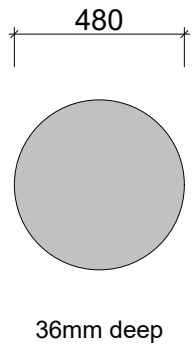

MIRRORS

Oxford

Waste size: Acrylic = 40mm, Ceramic = 32mm, Sculptured Marble = 32mm
Note: Where left or right hand options are available please specify or else cabinets will be supplied as per these drawings.
NOTE: All vanity top and basin sizes are nominal only. E&OE