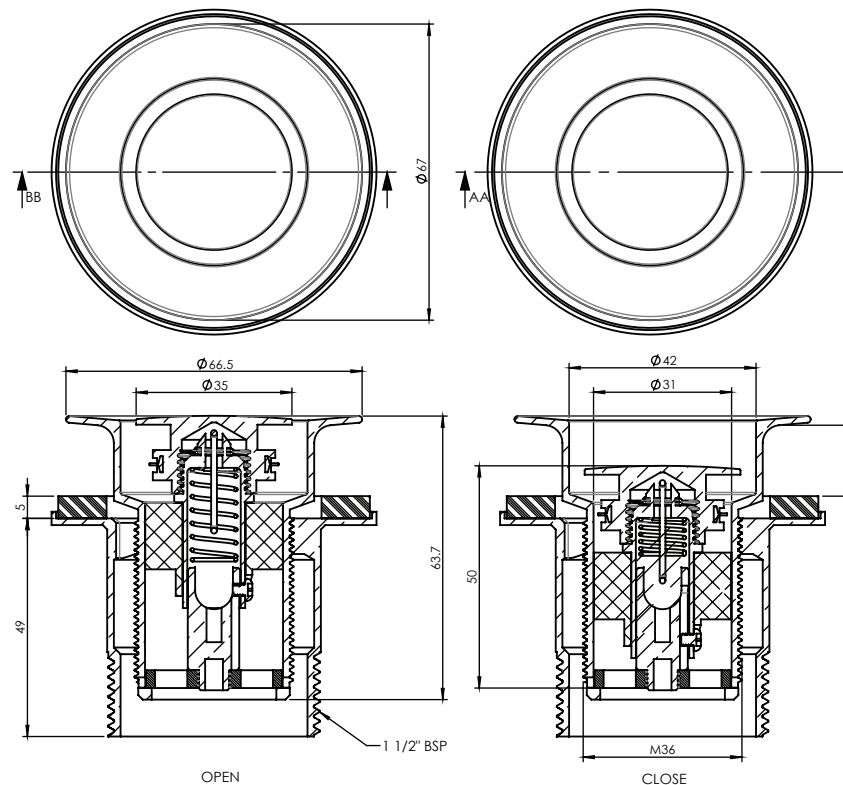

BATH POP DOWN[®] WITH OVERFLOW 40mm

PLUG & WASTES

- ✓ Suits bath thickness of 16 ~ 40mm
- ✓ Threaded extender (p/n 29356) available for baths thicker than 40mm

CODE	OUTLET SIZE	FINISH	CTN QTY
21812.01	40mm	Chrome	36