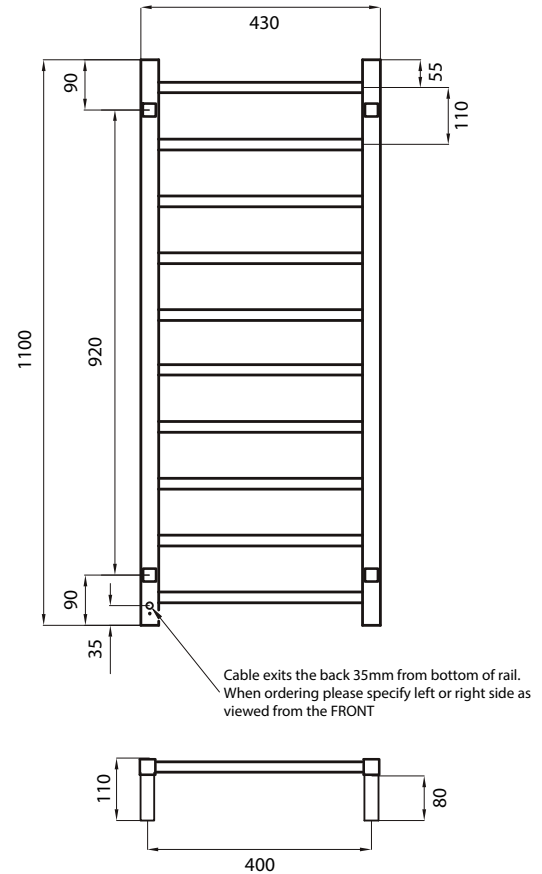

SQUARE HEATED specifications

STR430

MIRROR POLISHED AND SATIN BRUSHED
 MANUFACTURED FROM 304 GRADE
 STAINLESS STEEL
 COLOURED FINISHES MANUFACTURED
 FROM 201 GRADE STAINLESS STEEL
 IP55 RATED (COLOURED FINISHES ARE
 IP54 RATED)
 ALL TOWEL RAILS AVAILABLE WITH EITHER
 BOTTOM LEFT OR RIGHT OUTPUT
 HARD WIRED OR PLUG IN OPTIONS
 AVAILABLE ON ALL HEATED TOWEL RAILS
 CAN BE MOUNTED UPSIDE DOWN
 COVERED BY A 7 YEAR WARRANTY

FEATURES

- Square bar / Height 1100mm / 10 evenly spaced bars / 80W
- Vertical bars 30mm x 30mm
- Horizontal bars 19mm x 19mm
- 110mm from wall
- Cable length: 1.4m

CODE

SIZE (MM) FINISH

STR430LEFT	430x1100	Polished	
STR430RIGHT	430x1100	Polished	
BSTR430LEFT	430x1100	Matt Black	
BSTR430RIGHT	430x1100	Matt Black	