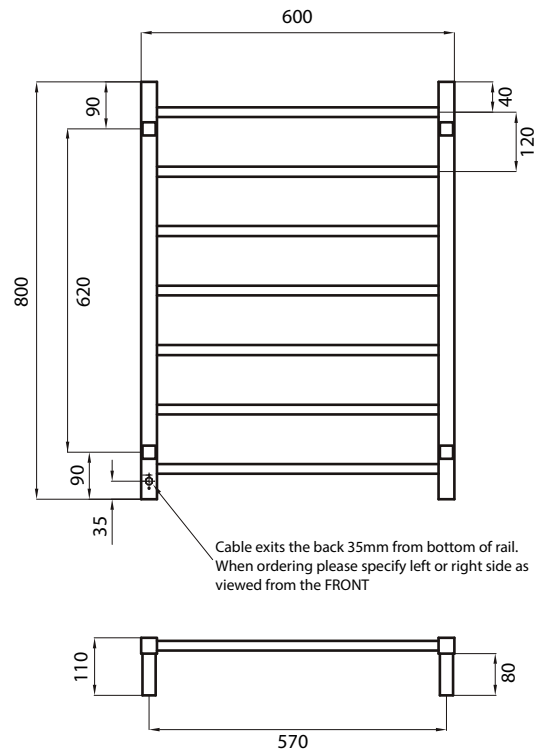

SQUARE HEATED specifications

STR01

MIRROR POLISHED AND SATIN BRUSHED
 MANUFACTURED FROM 304 GRADE
 STAINLESS STEEL
 COLOURED FINISHES MANUFACTURED
 FROM 201 GRADE STAINLESS STEEL
 IP55 RATED (COLOURED FINISHES ARE
 IP54 RATED)
 ALL TOWEL RAILS AVAILABLE WITH EITHER
 BOTTOM LEFT OR RIGHT OUTPUT
 HARD WIRED OR PLUG IN OPTIONS
 AVAILABLE ON ALL HEATED TOWEL RAILS
 CAN BE MOUNTED UPSIDE DOWN
 COVERED BY A 7 YEAR WARRANTY

FEATURES	CODE	SIZE (MM)	FINISH
<ul style="list-style-type: none"> Square bar / Height 800mm / 7 evenly spaced bars / 80W Vertical bars 30mm x 30mm Horizontal bars 19mm x 19mm 110mm from wall Cable length: 1.4m 	STR01LEFT	600x800	Polished 
	STR01RIGHT	600x800	Polished 
	BRU-STR01LEFT	600x800	Satin Brushed 
	BRU-STR01RIGHT	600x800	Satin Brushed 
	BSTR01LEFT	600x800	Matt Black 
	BSTR01RIGHT	600x800	Matt Black 
	GMG-STR01LEFT	600x800	Gun Metal Grey 
	GMG-STR01RIGHT	600x800	Gun Metal Grey 
	ORB-STR01LEFT	600x800	Oil Rubbed Bronze 
	ORB-STR01RIGHT	600x800	Oil Rubbed Bronze 