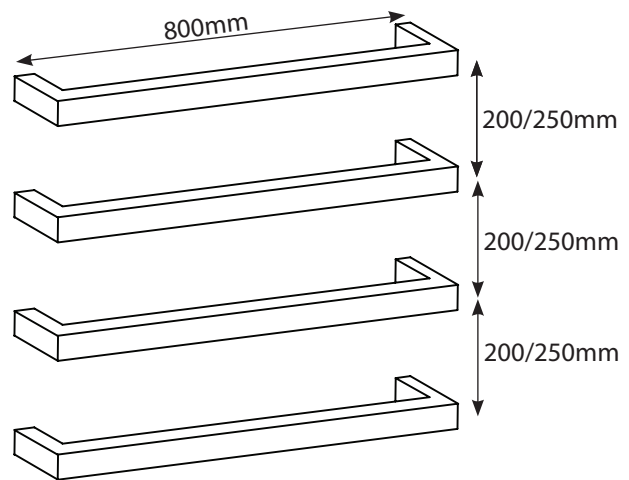

radiant

TOWEL RAILS

Single Square Bar 800mm Specifications

- SBSTR-800 **Polished** - 18 Watts 12Volts
- BRU-SBSTR-800 **Brushed** - 18 Watts 12 Volts
- BSBSTR-800 **Black** - 18 Watts 12 Volts
- 304 Grade Stainless Steel
- Hard Wired - cable side universal, can be left or right wired
- 32mm diameter rails
- 80mm protrusion from wall
- IP Rating - IPX7
- Approval - SAA
- 7 year warranty
- Fixing bar and transformer sold separately
- **All single bars sold individually.** We recommend bars are used in groups of 3, 4 or 5 to efficiently dry towels

Technical Questions please call

AU: +61 (0)8 6444 1164

NZ: +64 (0)9 950 8836

The supplied fixing bracket allows for the above configurations. If more than 5 bars are used an additional fixing bracket will be required.

All measurements in mm