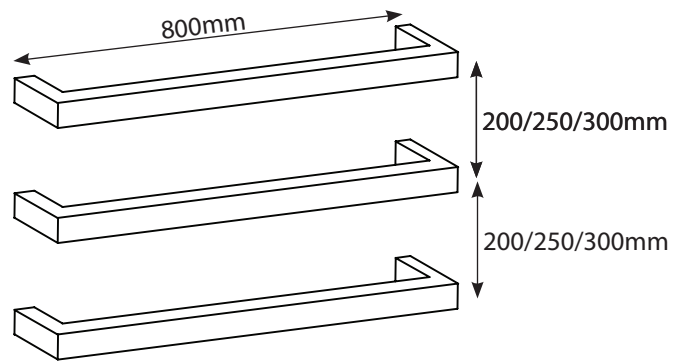

radiant

TOWEL RAILS

Single Square Bar 800mm Specifications

- SBSTR-800 **Polished** - 18 Watts 12Volts
- BRU-SBSTR-800 **Brushed** - 18 Watts 12 Volts
- BSBSTR-800 **Black** - 18 Watts 12 Volts
- 304 Grade Stainless Steel
- Hard Wired - cable side universal, can be left or right wired
- 32mm diameter rails
- 80mm protrusion from wall
- IP Rating - IPX7
- Approval - SAA
- 7 year warranty
- Fixing bar and transformer sold separately
- **All single bars sold individually.** We recommend bars are used in groups of 3, 4 or 5 to efficiently dry towels

Technical Questions please call

AU: +61 (0)8 6444 1164

NZ: +64 (0)9 950 8836

The supplied fixing bracket allows for the above configurations. If more than 5 bars are used an additional fixing bracket will be required.

All measurements in mm