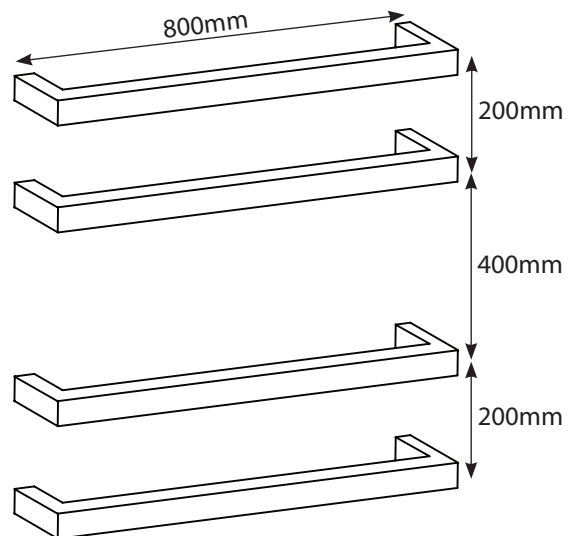

radiant

TOWEL RAILS

Single Square Bar 800mm Specifications

- SBSTR-800 **Polished** - 18 Watts 12Volts
- BRU-SBSTR-800 **Brushed** - 18 Watts 12 Volts
- BSBSTR-800 **Black** - 18 Watts 12 Volts
- 304 Grade Stainless Steel
- Hard Wired - cable side universal, can be left or right wired
- 32mm diameter rails
- 80mm protrusion from wall
- IP Rating - IPX7
- Approval - SAA
- 7 year warranty
- Fixing bar and transformer sold separately
- **All single bars sold individually.** We recommend bars are used in groups of 3, 4 or 5 to efficiently dry towels

Technical Questions please call

AU: +61 (0)8 6444 1164

NZ: +64 (0)9 950 8836

The supplied fixing bracket allows for the above configurations. If more than 5 bars are used an additional fixing bracket will be required.

All measurements in mm