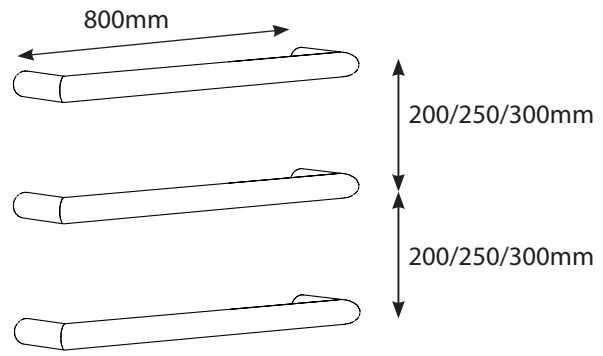

radiant

TOWEL RAILS

Single Round Bar 800mm Specifications

- SBRTR-800 **Polished** - 18 Watts 12Volts
- BRU-SBRTR-800 **Brushed** - 18 Watts 12 Volts
- BSBTR-800 **Black** - 18 Watts 12 Volts
- 304 Grade Stainless Steel
- Hard Wired - cable side universal, can be left or right wired
- 32mm diameter rails
- 90mm protrusion from wall
- IP Rating - IPX7
- Approval - SAA
- 7 year warranty
- Fixing bar and transformer sold separately
- **All single bars sold individually.** We recommend bars are used in groups of 3, 4 or 5 to efficiently dry towels

Technical Questions please call
AU: +61 (0)8 6444 1164
NZ: +64 (0)9 950 8836

The supplied fixing bracket allows for the above configurations. If more than 5 bars are used an additional fixing bracket will be required.

All measurements in mm