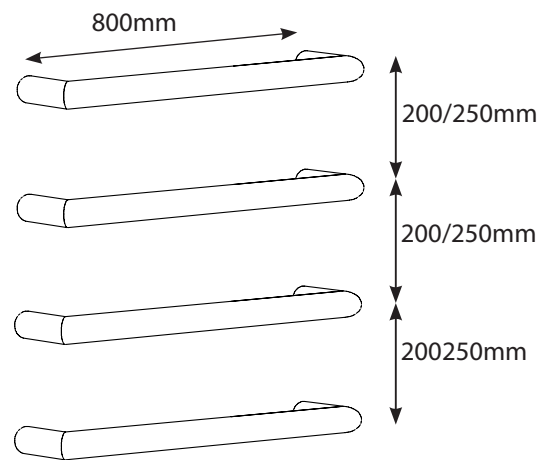

radiant

TOWEL RAILS

Single Round Bar 800mm Specifications

- SBRTR-800 **Polished** - 18 Watts 12Volts
- BRU-SBRTR-800 **Brushed** - 18 Watts 12 Volts
- BSBTR-800 **Black** - 18 Watts 12 Volts
- 304 Grade Stainless Steel
- Hard Wired - cable side universal, can be left or right wired
- 32mm diameter rails
- 90mm protrusion from wall
- IP Rating - IPX7
- Approval - SAA
- 7 year warranty
- Fixing bar and transformer sold separately
- **All single bars sold individually.** We recommend bars are used in groups of 3, 4 or 5 to efficiently dry towels

Technical Questions please call
AU: +61 (0)8 6444 1164
NZ: +64 (0)9 950 8836

The supplied fixing bracket allows for the above configurations. If more than 5 bars are used an additional fixing bracket will be required.

All measurements in mm