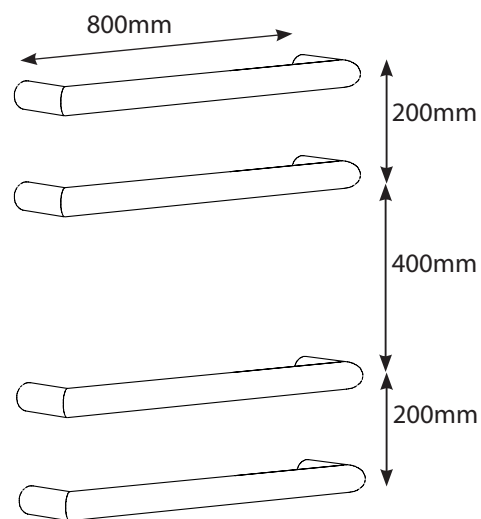

radiant

TOWEL RAILS

Single Round Bar 800mm Specifications

- SBRTR-800 **Polished** - 18 Watts 12Volts
- BRU-SBRTR-800 **Brushed** - 18 Watts 12 Volts
- BSBTR-800 **Black** - 18 Watts 12 Volts
- 304 Grade Stainless Steel
- Hard Wired - cable side universal, can be left or right wired
- 32mm diameter rails
- 90mm protrusion from wall
- IP Rating - IPX7
- Approval - SAA
- 7 year warranty
- Fixing bar and transformer sold separately
- **All single bars sold individually.** We recommend bars are used in groups of 3, 4 or 5 to efficiently dry towels

Technical Questions please call
AU: +61 (0)8 6444 1164
NZ: +64 (0)9 950 8836

The supplied fixing bracket allows for the above configurations. If more than 5 bars are used an additional fixing bracket will be required.

All measurements in mm