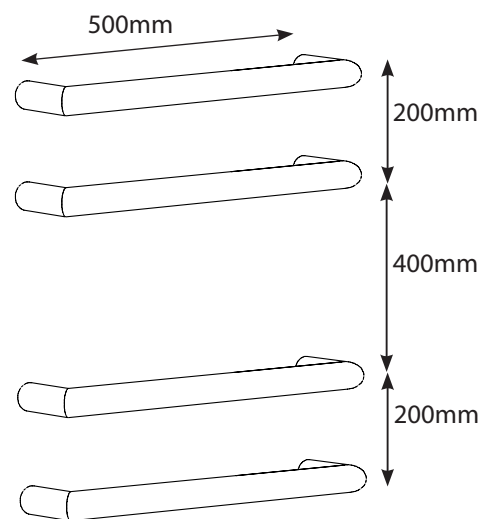

radiant

TOWEL RAILS

Single Round Bar 500mm Specifications

- SBRTR-500 **Polished** - 12 Watts 12Volts
- BRU-SBRTR-500 **Brushed** - 12 Watts 12 Volts
- BSBRTR-500 **Black** - 12 Watts 12 Volts
- 304 Grade Stainless Steel
- Hard Wired - cable side universal, can be left or right wired
- 32mm diameter rails
- 90mm protrusion from wall
- IP Rating - IPX7
- Approval - SAA
- 7 year warranty
- Fixing bar and transformer sold separately
- **All single bars sold individually.** We recommend bars are used in groups of 3, 4 or 5 to efficiently dry towels

Technical Questions please call
AU: +61 (0)8 6444 1164
NZ: +64 (0)9 950 8836

The supplied fixing bracket allows for the above configurations. If more than 5 bars are used an additional fixing bracket will be required.

All measurements in mm