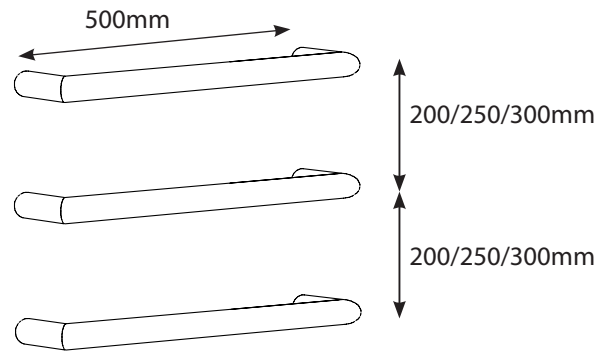

radiant

TOWEL RAILS

Single Round Bar 500mm Specifications

- SBRTR-500 **Polished** - 12 Watts 12Volts
- BRU-SBRTR-500 **Brushed** - 12 Watts 12 Volts
- BSBRTR-500 **Black** - 12 Watts 12 Volts
- 304 Grade Stainless Steel
- Hard Wired - cable side universal, can be left or right wired
- 32mm diameter rails
- 90mm protrusion from wall
- IP Rating - IPX7
- Approval - SAA
- 7 year warranty
- Fixing bar and transformer sold separately
- **All single bars sold individually.** We recommend bars are used in groups of 3, 4 or 5 to efficiently dry towels

Technical Questions please call
AU: +61 (0)8 6444 1164
NZ: +64 (0)9 950 8836

The supplied fixing bracket allows for the above configurations. If more than 5 bars are used an additional fixing bracket will be required.

All measurements in mm