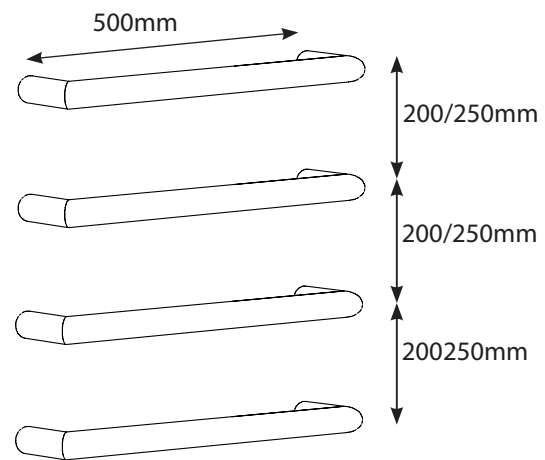

radiant

TOWEL RAILS

Single Round Bar 500mm Specifications

- SBRTR-500 **Polished** - 12 Watts 12Volts
- BRU-SBRTR-500 **Brushed** - 12 Watts 12 Volts
- BSBRTR-500 **Black** - 12 Watts 12 Volts
- 304 Grade Stainless Steel
- Hard Wired - cable side universal, can be left or right wired
- 32mm diameter rails
- 90mm protrusion from wall
- IP Rating - IPX7
- Approval - SAA
- 7 year warranty
- Fixing bar and transformer sold separately
- **All single bars sold individually.** We recommend bars are used in groups of 3, 4 or 5 to efficiently dry towels

Technical Questions please call
AU: +61 (0)8 6444 1164
NZ: +64 (0)9 950 8836

The supplied fixing bracket allows for the above configurations. If more than 5 bars are used an additional fixing bracket will be required.

All measurements in mm