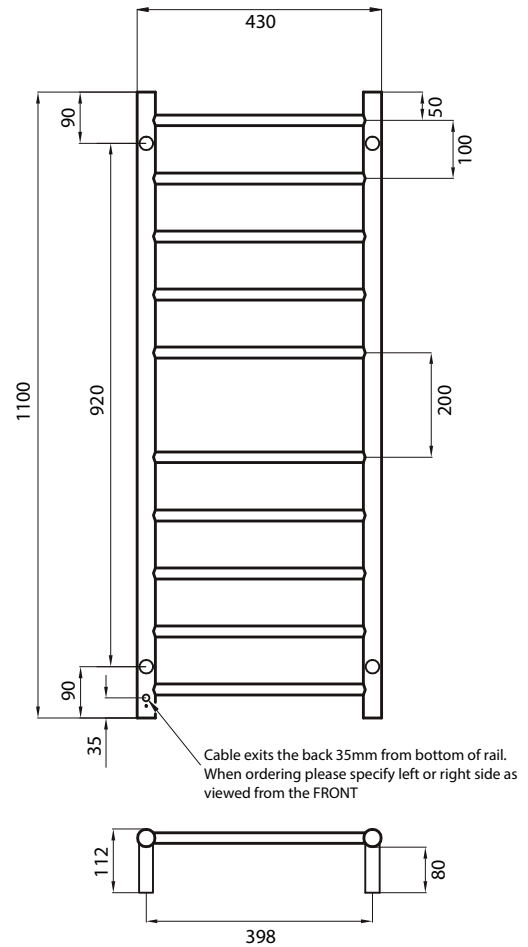

ROUND HEATED *specifications*

RTR430

MIRROR POLISHED AND SATIN BRUSHED
 MANUFACTURED FROM 304 GRADE
 STAINLESS STEEL
 COLOURED FINISHES MANUFACTURED
 FROM 201 GRADE STAINLESS STEEL
 IP55 RATED (COLOURED FINISHES ARE
 IP54 RATED)
 ALL TOWEL RAILS AVAILABLE WITH EITHER
 BOTTOM LEFT OR RIGHT OUTPUT
 HARD WIRED OR PLUG IN OPTIONS
 AVAILABLE ON ALL HEATED TOWEL RAILS
 CAN BE MOUNTED UPSIDE DOWN
 COVERED BY A 7 YEAR WARRANTY

FEATURES

- Round bar / Height 1100mm / 10 bars with a central gap / 80W
- Vertical bars 32mm diameter
- Horizontal bars 19mm diameter
- 112mm from wall
- Cable length: 1.4m

CODE

SIZE (MM)

FINISH

RTR430LEFT	430x1100	Polished	
RTR430RIGHT	430x1100	Polished	
BRU-RTR430LEFT	430x1100	Satin Brushed	
BRU-RTR430RIGHT	430x1100	Satin Brushed	
BRTR430LEFT	430x1100	Matt Black	
BRTR430RIGHT	430x1100	Matt Black	