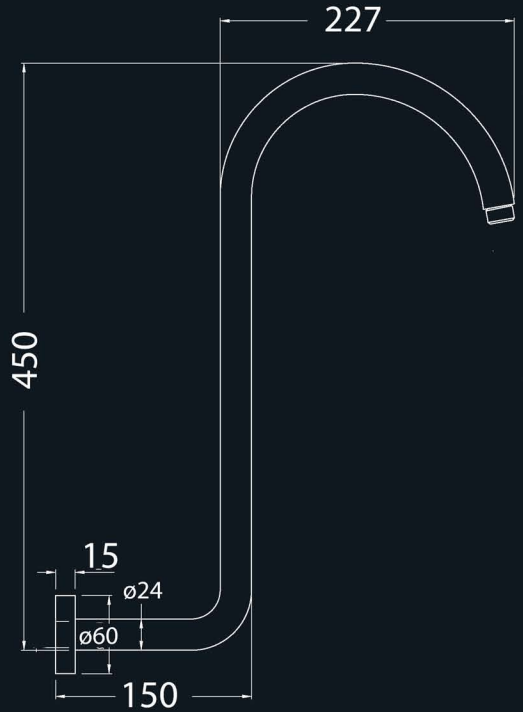

PRY032

Specifications:

Round S Type Shower Arm
Chrome
Brass

Warranty:
5 year Replacement products and parts only