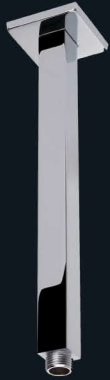

## PRY002A

### Specifications:

Square Vertical Shower Arm

Brass

Chrome

Warranty:

5 year Replacement products and parts only