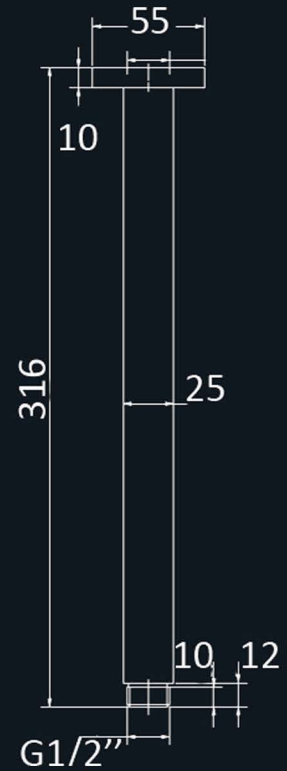

PRY002-B

Shower Arm Specifications:

Square Vertical Shower Arm

Brass

Matt Black

Warranty:

5 year replacement products or parts