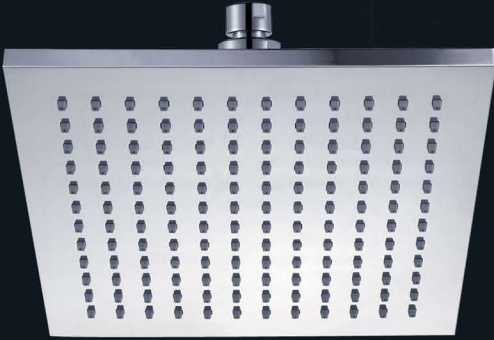

PRP1025-1

Shower Head Specifications:

Square Plastic Shower Head
Chrome
3 star , 8 L/M

Warranty:
5 year replacement products or parts only