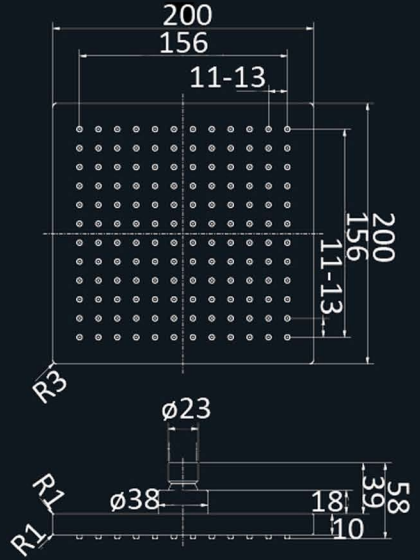

PRP1025-1

Shower Head Specifications:

Square Plastic Shower Head
Chrome
3 star , 8 L/M

Warranty:
5 year replacement products or parts only