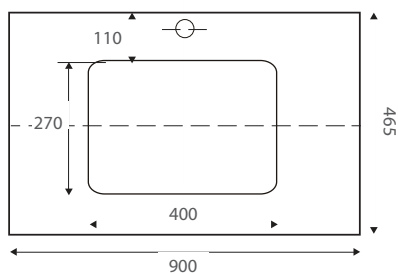

MIA UNDERMOUNT 900

VANITY RANGE

STONE OPTIONS

Finger-pull with Kick

SD

Finger-pull Wall-hung

SD

Finger-pull with Kickboard

Finger-pull Wall Hung

Sarah Stone Top

Sarah Basin

FEATURES

- ★ 20mm thick reconstituted stone top
- ★ Ceramic undermount basin
- ★ SD = models with soft-close drawers
- ★ All models have soft-close doors
- ★ Available with left or right hand drawers
(Black 90F: right hand drawers only)
- ★ E0 Eco friendly board
- ★ FSC certified board
- ★ Sourced from sustainable forests