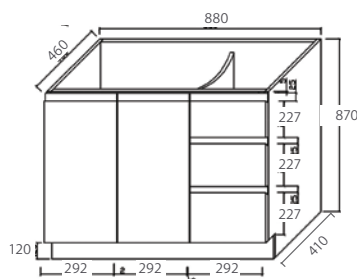

MIA UNDERMOUNT 900

VANITY RANGE

STONE OPTIONS

Finger-pull with Kick

SD

Finger-pull Wall-hung

SD

Finger-pull with Kickboard

Finger-pull Wall Hung

Sarah Stone Top

Sarah Basin

FEATURES

- ★ 20mm thick reconstituted stone top
- ★ Ceramic undermount basin
- ★ SD = models with soft-close drawers
- ★ All models have soft-close doors
- ★ Available with left or right hand drawers
(Black 90F: right hand drawers only)
- ★ E0 Eco friendly board
- ★ FSC certified board
- ★ Sourced from sustainable forests