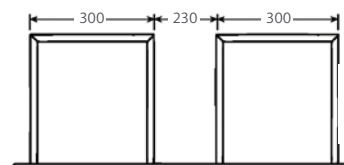

MIA UNDERMOUNT 900

VANITY RANGE

STONE OPTIONS

Finger-pull with Kick

SD

Finger-pull Wall-hung

SD

Finger-pull with Kickboard

Finger-pull Wall Hung

Sarah Stone Top

Sarah Basin

FEATURES

- ★ 20mm thick reconstituted stone top
- ★ Ceramic undermount basin
- ★ SD = models with soft-close drawers
- ★ All models have soft-close doors
- ★ Available with left or right hand drawers
(Black 90F: right hand drawers only)
- ★ E0 Eco friendly board
- ★ FSC certified board
- ★ Sourced from sustainable forests