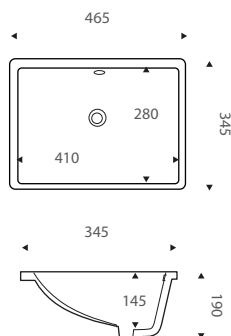

MIA UNDERMOUNT 900

VANITY RANGE

STONE OPTIONS

Finger-pull with Kick

SD

Finger-pull Wall-hung

SD

Finger-pull with Kickboard

Finger-pull Wall Hung

Sarah Stone Top

Sarah Basin

FEATURES

- ★ 20mm thick reconstituted stone top
- ★ Ceramic undermount basin
- ★ SD = models with soft-close drawers
- ★ All models have soft-close doors
- ★ Available with left or right hand drawers
(Black 90F: right hand drawers only)
- ★ E0 Eco friendly board
- ★ FSC certified board
- ★ Sourced from sustainable forests