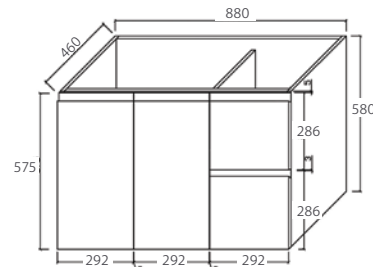

MIA UNDERMOUNT 900

VANITY RANGE

STONE OPTIONS

Finger-pull with Kick

SD

Finger-pull Wall-hung

SD

Finger-pull with Kickboard

Finger-pull Wall Hung

Sarah Stone Top

Sarah Basin

FEATURES

- ★ 20mm thick reconstituted stone top
- ★ Ceramic undermount basin
- ★ SD = models with soft-close drawers
- ★ All models have soft-close doors
- ★ Available with left or right hand drawers
(Black 90F: right hand drawers only)
- ★ E0 Eco friendly board
- ★ FSC certified board
- ★ Sourced from sustainable forests