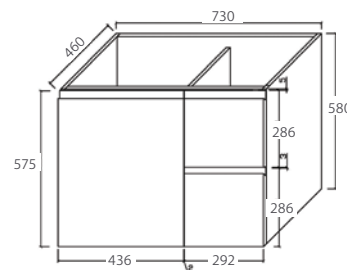

MIA UNDERMOUNT 750

VANITY RANGE

STONE OPTIONS

Finger-pull with Kick

Finger-pull Wall-hung

Finger-pull with Kickboard

Finger-pull Wall Hung

Sarah Stone Top

Sarah Basin

FEATURES

- ★ 20mm thick reconstituted stone top
- ★ Ceramic undermount basin
- ★ **SD** = models with soft-close drawers
- ★ All models have soft-close doors
- ★ Available with left or right hand drawers
- ★ E0 Eco friendly board
- ★ FSC certified board
- ★ Sourced from sustainable forests