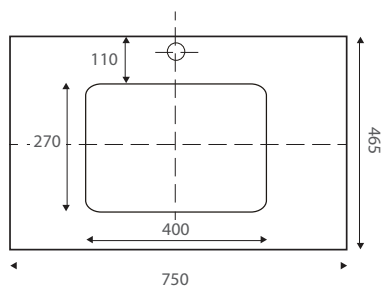

MIA UNDERMOUNT 750

VANITY RANGE

STONE OPTIONS

Finger-pull with Kick

Finger-pull Wall-hung

Finger-pull with Kickboard

Finger-pull Wall Hung

Sarah Stone Top

Sarah Basin

FEATURES

- ★ 20mm thick reconstituted stone top
- ★ Ceramic undermount basin
- ★ **SD** = models with soft-close drawers
- ★ All models have soft-close doors
- ★ Available with left or right hand drawers
- ★ E0 Eco friendly board
- ★ FSC certified board
- ★ Sourced from sustainable forests