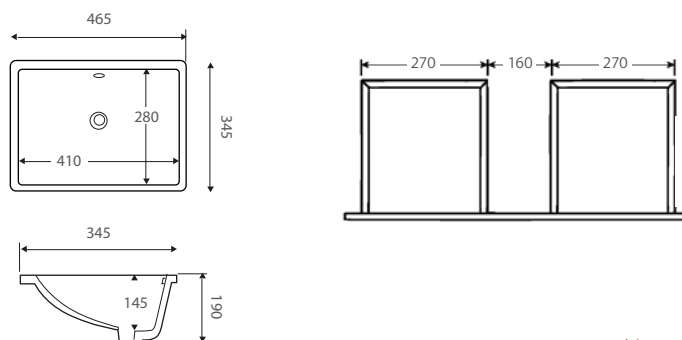

MIA UNDERMOUNT 750

VANITY RANGE

STONE OPTIONS

Finger-pull with Kick

Finger-pull Wall-hung

Finger-pull with Kickboard

Finger-pull Wall Hung

Sarah Stone Top

Sarah Basin

FEATURES

- ★ 20mm thick reconstituted stone top
- ★ Ceramic undermount basin
- ★ **SD** = models with soft-close drawers
- ★ All models have soft-close doors
- ★ Available with left or right hand drawers
- ★ E0 Eco friendly board
- ★ FSC certified board
- ★ Sourced from sustainable forests