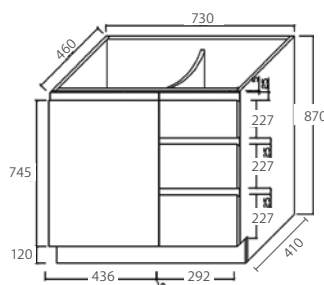

Finger-pull with Kickboard