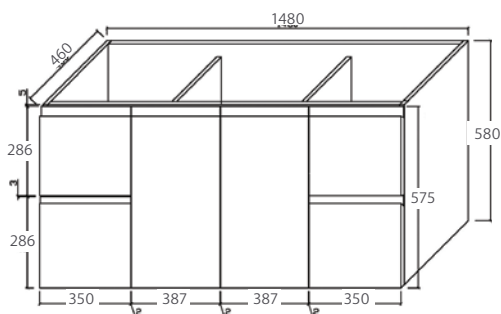

MIA UNDERMOUNT 1500

VANITY RANGE

Specifications

Finger-pull Wall Hung

Finger-pull with Kickboard

Sarah Basin

Sarah Stone Top