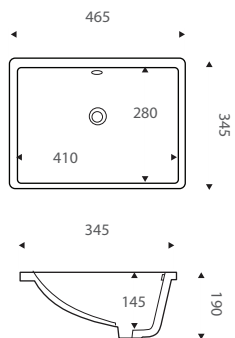

MIA UNDERMOUNT 1500

VANITY RANGE

Specifications

Finger-pull Wall Hung

Finger-pull with Kickboard

Sarah Basin

Sarah Stone Top