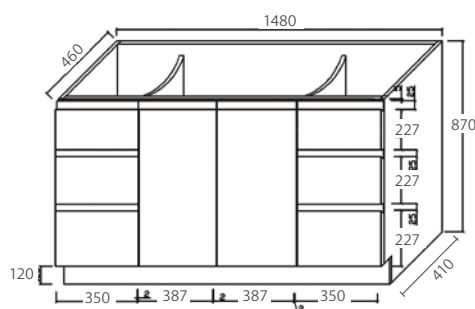

MIA UNDERMOUNT 1500

VANITY RANGE

Specifications

Finger-pull Wall Hung

Finger-pull with Kickboard

Sarah Basin

Sarah Stone Top