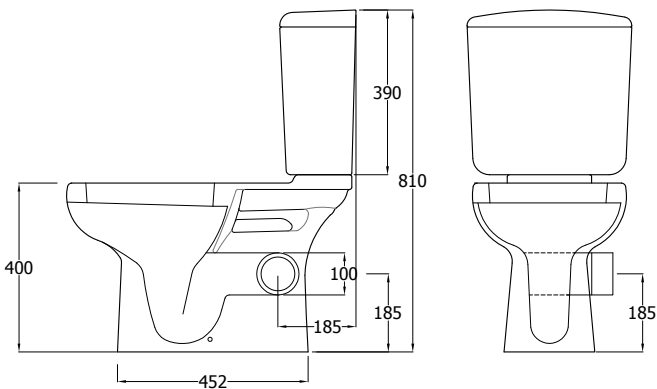

### FEATURES:

- ▶ Boxed rim pan
- ▶ Concealed floor fixings
- ▶ Cistern with Geberit valves
- ▶ Left or right bottom inlet connection
- ▶ Left or right hand skew pan
- ▶ Urea soft close quick release seat (White only)
- ▶ WELS 4 star rated, 4.5/3L

### Installation Note:

**Cistern tapers at bottom of cistern.**  
**Cistern is not flush to wall.**

Right hand skew

Left hand skew

\* Tolerance:  $\pm 3\%$  on dimensions below 200mm &  $\pm 5\%$  for dimensions above 200mm  
All Measurements relate to finish floor or finish wall measurements.  
All information shown are correct at time of printing, 13/10/2015.  
RAK Bathware recommends, that prior to installation all technical specifications be confirmed with current tech specs on our website [www.rakbathware.com.au](http://www.rakbathware.com.au)