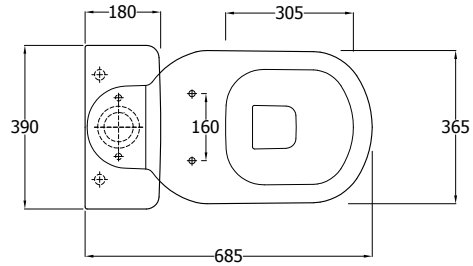

### FEATURES:

- ▶ Boxed rim pan
- ▶ Concealed floor fixings
- ▶ Cistern with Geberit valves
- ▶ Left or right bottom inlet connection
- ▶ Left or right hand skew pan
- ▶ Urea soft close quick release seat (White only)
- ▶ WELS 4 star rated, 4.5/3L

### Installation Note:

**Cistern tapers at bottom of cistern.**  
**Cistern is not flush to wall.**

Right hand skew

Left hand skew

\* Tolerance:  $\pm 3\%$  on dimensions below 200mm &  $\pm 5\%$  for dimensions above 200mm  
All Measurements relate to finish floor or finish wall measurements.  
All information shown are correct at time of printing, 13/10/2015.  
RAK Bathware recommends, that prior to installation all technical specifications be confirmed with current tech specs on our website [www.rakbathware.com.au](http://www.rakbathware.com.au)