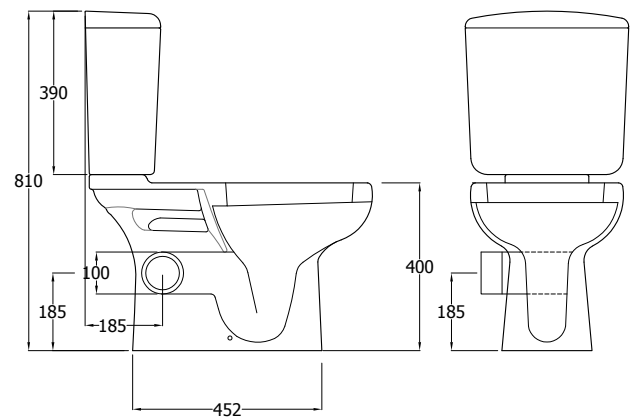

### FEATURES:

- ▶ Boxed rim pan
- ▶ Concealed floor fixings
- ▶ Cistern with Geberit valves
- ▶ Left or right bottom inlet connection
- ▶ Left or right hand skew pan
- ▶ Urea soft close quick release seat (White only)
- ▶ WELS 4 star rated, 4.5/3L

### Installation Note:

**Cistern tapers at bottom of cistern.**  
**Cistern is not flush to wall.**

Right hand skew

Left hand skew

\* Tolerance:  $\pm 3\%$  on dimensions below 200mm &  $\pm 5\%$  for dimensions above 200mm  
All Measurements relate to finish floor or finish wall measurements.  
All information shown are correct at time of printing, 13/10/2015.  
RAK Bathware recommends, that prior to installation all technical specifications be confirmed with current tech specs on our website [www.rakbathware.com.au](http://www.rakbathware.com.au)