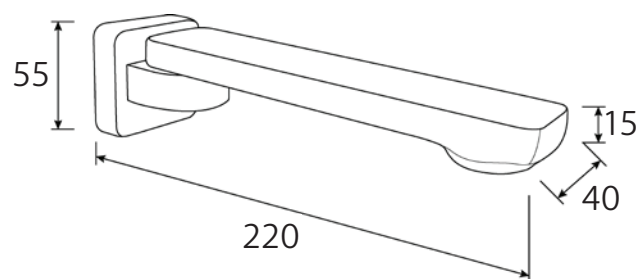

KOKO

SWIVEL BATH OUTLET

FEATURES

- ★ Designer bath spout
- ★ Swivel function
- ★ Wall mounted
- ★ Female 1/2 BSP inlet
- ★ Sexy integrated aerator

Code	SP8018
Colour	Chrome or Matte Black
Material	Stainless Steel Construction 304
Length	220mm
Barcode	9347900017167