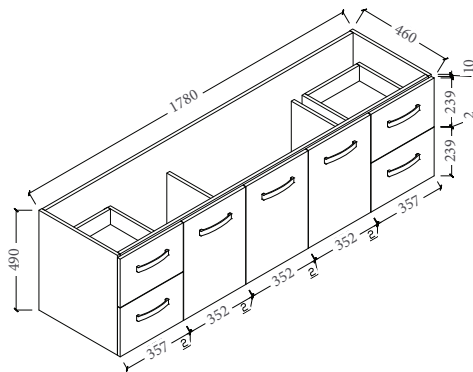

DIANNE UNDERMOUNT 1800

VANITY RANGE

Specifications

Uni Cabinet Wall Hung

Uni Cabinet with Kick

Sarah Basin

Sarah Stone Top