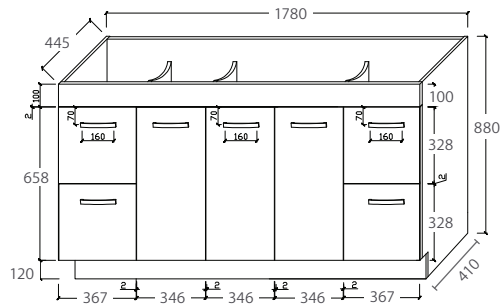

DIANNE UNDERMOUNT 1800

VANITY RANGE

Specifications

Uni Cabinet Wall Hung

Uni Cabinet with Kick

Sarah Basin

Sarah Stone Top