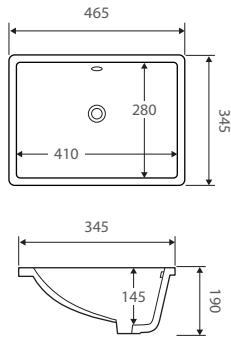

DIANNE UNDERMOUNT 1800

VANITY RANGE

Specifications

Uni Cabinet Wall Hung

Uni Cabinet with Kick

Sarah Basin

Sarah Stone Top