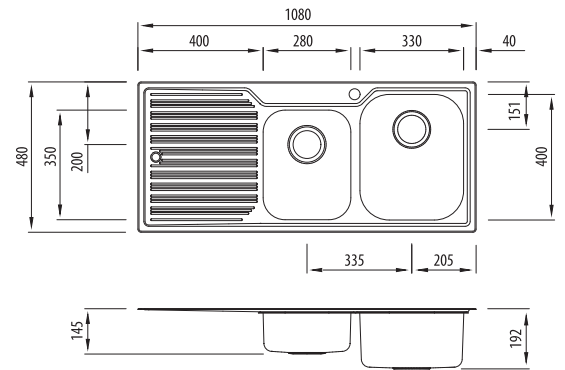

Diaz

Proudly Aussie made

All dimensions in mm

DZ111

1 & 3/4 Bowl Topmount Sink With Drainer

Specifications /

Sink size	1080W x 480H mm
Bowl size	Main Bowl 330W x 400H x 180D / 21L 3/4 Bowl 280W x 350H x 130D / 11L
Construction	2 piece, bowls and drainer seam welded
Material	304 grade, 18/10 polished stainless steel (0.8 mm thick)
Installation	Topmount recommended
Fixings	Adjustable clips and sealing foam supplied
Min cabinet size	700 mm
Tap holes	Available 0 to 3 tap holes (specify when ordering)
Waste fittings	2 x 90 mm basket wastes included
Overflow	Not available
Carton size	1090 x 490 x 200 mm
Weight	7.5 kg
Warranty	Lifetime manufacturer's warranty (refer to oliveri.com.au)
Maintenance and care instructions	All surfaces should be cleaned with mild liquid detergent or soap and water. To maintain the shine on your Oliveri stainless steel sink, we recommended the use of any of the easy to obtain, non-abrasive stainless steel cleaners or metal polishes.

DZ112

1 & 3/4 Bowl Topmount Sink With Drainer

Specifications /

Sink size	1080W x 480H mm
Bowl size	Main Bowl 330W x 400H x 180D / 21L 3/4 Bowl 280W x 350H x 130D / 11L
Construction	2 piece, bowls and drainer seam welded
Material	304 grade, 18/10 polished stainless steel (0.8 mm thick)
Installation	Topmount recommended
Fixings	Adjustable clips and sealing foam supplied
Min cabinet size	700 mm
Tap holes	Available 0 to 3 tap holes (specify when ordering)
Waste fittings	2 x 90 mm basket wastes included
Overflow	Not available
Carton size	1090 x 490 x 200 mm
Weight	7.5 kg
Warranty	Lifetime manufacturer's warranty (refer to oliveri.com.au)
Maintenance and care instructions	All surfaces should be cleaned with mild liquid detergent or soap and water. To maintain the shine on your Oliveri stainless steel sink, we recommended the use of any of the easy to obtain, non-abrasive stainless steel cleaners or metal polishes.