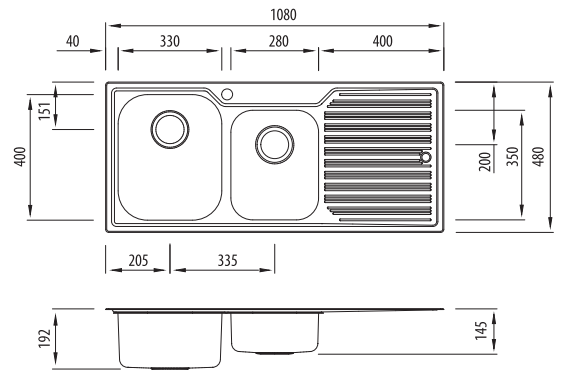

Diaz

Proudly Aussie made

All dimensions in mm

DZ111

1 & 3/4 Bowl Topmount Sink With Drainer

Specifications /

Sink size	1080W x 480H mm
Bowl size	Main Bowl 330W x 400H x 180D / 21L 3/4 Bowl 280W x 350H x 130D / 11L
Construction	2 piece, bowls and drainer seam welded
Material	304 grade, 18/10 polished stainless steel (0.8 mm thick)
Installation	Topmount recommended
Fixings	Adjustable clips and sealing foam supplied
Min cabinet size	700 mm
Tap holes	Available 0 to 3 tap holes (specify when ordering)
Waste fittings	2 x 90 mm basket wastes included
Overflow	Not available
Carton size	1090 x 490 x 200 mm
Weight	7.5 kg
Warranty	Lifetime manufacturer's warranty (refer to oliveri.com.au)
Maintenance and care instructions	All surfaces should be cleaned with mild liquid detergent or soap and water. To maintain the shine on your Oliveri stainless steel sink, we recommended the use of any of the easy to obtain, non-abrasive stainless steel cleaners or metal polishes.

DZ112

1 & 3/4 Bowl Topmount Sink With Drainer

Specifications /

Sink size	1080W x 480H mm
Bowl size	Main Bowl 330W x 400H x 180D / 21L 3/4 Bowl 280W x 350H x 130D / 11L
Construction	2 piece, bowls and drainer seam welded
Material	304 grade, 18/10 polished stainless steel (0.8 mm thick)
Installation	Topmount recommended
Fixings	Adjustable clips and sealing foam supplied
Min cabinet size	700 mm
Tap holes	Available 0 to 3 tap holes (specify when ordering)
Waste fittings	2 x 90 mm basket wastes included
Overflow	Not available
Carton size	1090 x 490 x 200 mm
Weight	7.5 kg
Warranty	Lifetime manufacturer's warranty (refer to oliveri.com.au)
Maintenance and care instructions	All surfaces should be cleaned with mild liquid detergent or soap and water. To maintain the shine on your Oliveri stainless steel sink, we recommended the use of any of the easy to obtain, non-abrasive stainless steel cleaners or metal polishes.