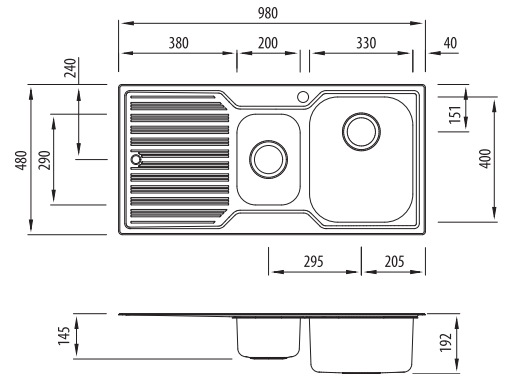

Diaz

Proudly Aussie made

All dimensions in mm

DZ102

1 & 1/2 Bowl Topmount Sink With Drainer

Specifications /

Sink size	980W x 480H mm
Bowl size	Main Bowl 330W x 400H x 180D / 21L 1/2 Bowl 200W x 290H x 130D / 7L
Construction	2 piece, bowls and drainer seam welded
Material	304 grade, 18/10 polished stainless steel (0.8 mm thick)
Installation	Topmount recommended
Fixings	Adjustable clips and sealing foam supplied
Min cabinet size	600 mm
Tap holes	Available 0 to 3 tap holes (specify when ordering)
Waste fittings	2 x 90 mm basket wastes included
Overflow	Not available
Carton size	990 x 490 x 200 mm
Weight	7 kg
Warranty	Lifetime manufacturer's warranty (refer to oliveri.com.au)
Maintenance and care instructions	All surfaces should be cleaned with mild liquid detergent or soap and water. To maintain the shine on your Oliveri stainless steel sink, we recommended the use of any of the easy to obtain, non-abrasive stainless steel cleaners or metal polishes.

Included accessories /