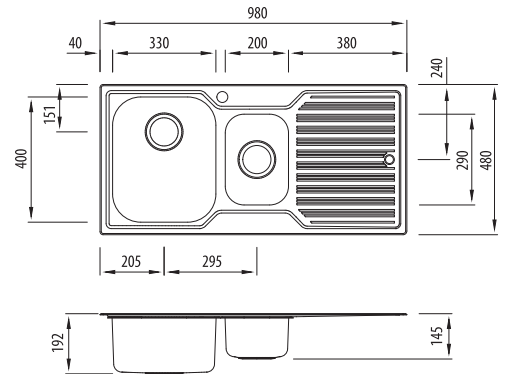

### Specifications /

<b>Sink size</b>	980W x 480H mm
<b>Bowl size</b>	Main Bowl 330W x 400H x 180D / 21L 1/2 Bowl 200W x 290H x 130D / 7L
<b>Construction</b>	2 piece, bowls and drainer seam welded
<b>Material</b>	304 grade, 18/10 polished stainless steel (0.8 mm thick)
<b>Installation</b>	Topmount recommended
<b>Fixings</b>	Adjustable clips and sealing foam supplied
<b>Min cabinet size</b>	600 mm
<b>Tap holes</b>	Available 0 to 3 tap holes (specify when ordering)
<b>Waste fittings</b>	2 x 90 mm basket wastes included
<b>Overflow</b>	Not available
<b>Carton size</b>	990 x 490 x 200 mm
<b>Weight</b>	7 kg
<b>Warranty</b>	Lifetime manufacturer's warranty (refer to <a href="http://oliveri.com.au">oliveri.com.au</a> )
<b>Maintenance and care instructions</b>	All surfaces should be cleaned with mild liquid detergent or soap and water. To maintain the shine on your Oliveri stainless steel sink, we recommended the use of any of the easy to obtain, non-abrasive stainless steel cleaners or metal polishes.