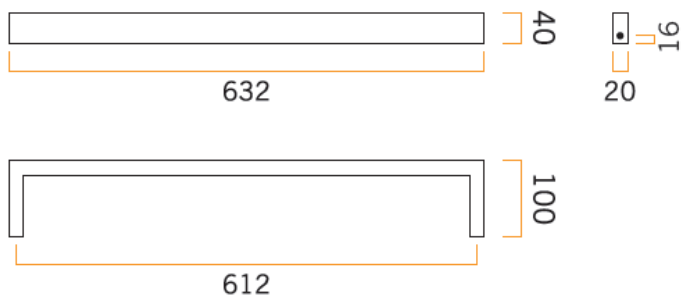

# Thermorail Towel Rails 12V

Electric Heated Towel Rails for use in bathrooms

Stock Code	Finish	Size (mm)	Output (W)	No. of Bars
DSS6	Polished Stainless Steel	W632 x H40 x D100	23 Watts	1

**PLEASE NOTE:** Specifications are for information purposes only. Whilst every effort has been made to ensure the product specifications are accurate, due to continuing product development and improvement the specifications are subject to change. Specifications can be used to rough in and fit timber supports in the wall however we recommend no holes are drilled without having the product on site or verifying the details with the manufacturer. Thermogroup cannot be held liable or responsible for errors due to updated specifications.