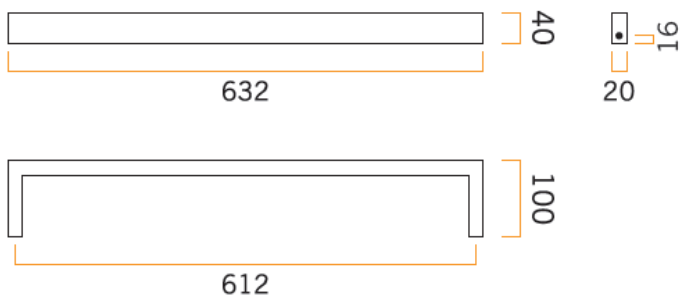

Thermorail Towel Rails 12V

Electric Heated Towel Rails for use in bathrooms

| Stock Code | Finish | Size (mm) | Output (W) | No. of Bars |
|------------|------------|-------------------|------------|-------------|
| DSS6B | Matt Black | W632 x H40 x D100 | 23 Watts | 1 |

PLEASE NOTE: Specifications are for information purposes only. Whilst every effort has been made to ensure the product specifications are accurate, due to continuing product development and improvement the specifications are subject to change. Specifications can be used to rough in and fit timber supports in the wall however we recommend no holes are drilled without having the product on site or verifying the details with the manufacturer. Thermogroup cannot be held liable or responsible for errors due to updated specifications.