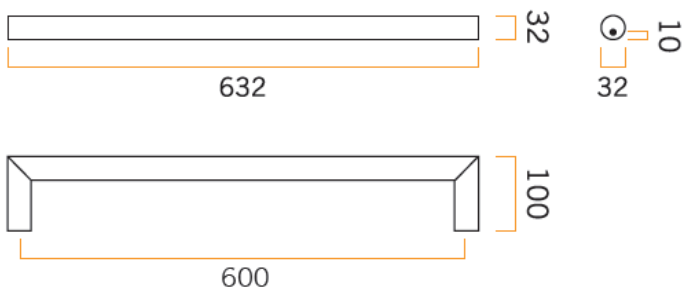

Thermorail Towel Rails 12V

Electric Heated Towel Rails for use in bathrooms

Stock Code	Finish	Size (mm)	Output (W)	No. of Bars
DSR6	Polished Stainless Steel	W632 x H32 x D100	18 Watts	1

PLEASE NOTE: Specifications are for information purposes only. Whilst every effort has been made to ensure the product specifications are accurate, due to continuing product development and improvement the specifications are subject to change. Specifications can be used to rough in and fit timber supports in the wall however we recommend no holes are drilled without having the product on site or verifying the details with the manufacturer. Thermogroup cannot be held liable or responsible for errors due to updated specifications.