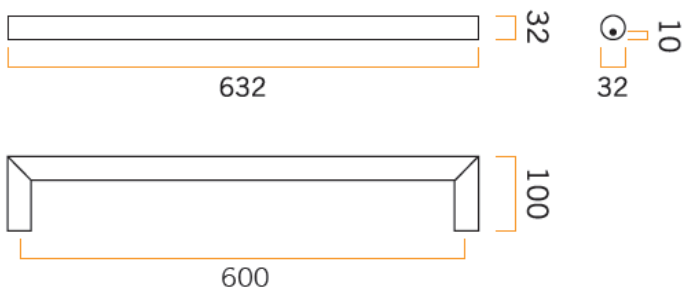

Thermorail Towel Rails 12V

Electric Heated Towel Rails for use in bathrooms

Stock Code	Finish	Size (mm)	Output (W)	No. of Bars
DSR6B	Matt Black	W632 x H32 x D100	18 Watts	1

PLEASE NOTE: Specifications are for information purposes only. Whilst every effort has been made to ensure the product specifications are accurate, due to continuing product development and improvement the specifications are subject to change. Specifications can be used to rough in and fit timber supports in the wall however we recommend no holes are drilled without having the product on site or verifying the details with the manufacturer. Thermogroup cannot be held liable or responsible for errors due to updated specifications.