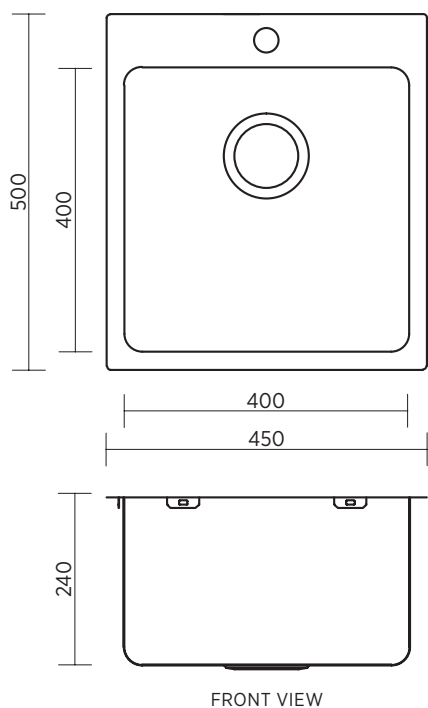

KUBIC 450 EXTRA DEEP

35 LITRE STAINLESS STEEL SINK

Sleek utility sink with extra-deep bowl and tap platform. Square lines, architectural aesthetic.

The simplicity, square lines and sleek satin finish of the Kubic series create a soft architectural aesthetic to complement contemporary and classic design influences.

Kubic Deep sinks are perfect for your outdoor kitchen, pantry and designer laundry.

- Square lines and silk finish
- Square corners, flat rim (sits flat on benchtop)
- Large built-in tap platform
- 1.0 mm thick premium 304 grade stainless steel
- Extra-deep bowls - 240 mm
- Easy to clean corners
- Optional overflow, located at front of sink
- Sound deadening
- Designer basket wastes

SUMMARY	Single bowl		
ORDER CODE	191653	Kubic 450, 1 taphole	old code: SKS-KL450-IT
	191654	Kubic 450, no taphole	old code: SKS-KL450-OT
	191656	Kubic 450, 1 taphole, with overflow kit	old code: SKS-KL450-OF
	191655	Kubic 450, no taphole, with overflow kit	
WASTE	Includes basket waste		
OVERFLOW	Optional overflow, located at front of sink opposite tap landing		
BOWL SIZE	400 x 400 mm, 240 mm deep		
CAPACITY	35 litres		
ACCESSORIES	A variety of sink accessories is available.		

OPTIONAL OVERFLOW

Overflow located at front of sink, opposite tap landing.

SEIMA

bathroom | kitchen | laundry

seima.com.au

Please note

- All measurements are in millimetres.
- Always use the actual product to verify cutout.
- Use silicone sealant. DO NOT USE EPOXY TYPE ADHESIVES.
- Specifications may vary without notice as part of our continuous improvement practices.