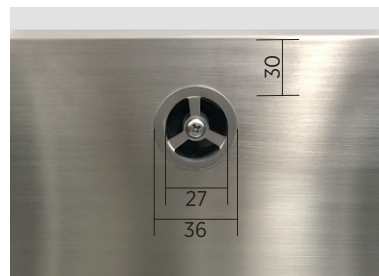

OPTIONAL OVERFLOW

Overflow located at front of sink, opposite tap landing.

SEIMA

bathroom | kitchen | laundry

seima.com.au

Please note

- All measurements are in millimetres.
- Always use the actual product to verify cutout.
- Use silicone sealant. DO NOT USE EPOXY TYPE ADHESIVES.
- Specifications may vary without notice as part of our continuous improvement practices.

kubic-450-ds | v 5.0