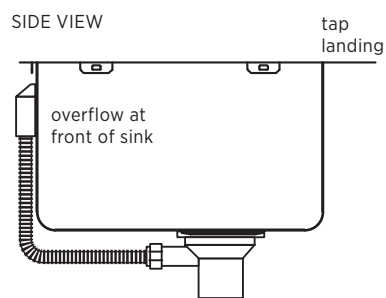

KUBIC 450 EXTRA DEEP

35 LITRE STAINLESS STEEL SINK

Sleek utility sink with extra-deep bowl and tap platform. Square lines, architectural aesthetic.

The simplicity, square lines and sleek satin finish of the Kubic series create a soft architectural aesthetic to complement contemporary and classic design influences.

Kubic Deep sinks are perfect for your outdoor kitchen, pantry and designer laundry.

- Square lines and silk finish
- Square corners, flat rim (sits flat on benchtop)
- Large built-in tap platform
- 1.0 mm thick premium 304 grade stainless steel
- Extra-deep bowls - 240 mm
- Easy to clean corners
- Optional overflow, located at front of sink
- Sound deadening
- Designer basket wastes

SUMMARY	Single bowl		
ORDER CODE	191653	Kubic 450, 1 taphole	old code: SKS-KL450-IT
	191654	Kubic 450, no taphole	old code: SKS-KL450-OT
	191656	Kubic 450, 1 taphole, with overflow kit	old code: SKS-KL450-OF
	191655	Kubic 450, no taphole, with overflow kit	
WASTE	Includes basket waste		
OVERFLOW	Optional overflow, located at front of sink opposite tap landing		
BOWL SIZE	400 x 400 mm, 240 mm deep		
CAPACITY	35 litres		
ACCESSORIES	A variety of sink accessories is available.		

OPTIONAL OVERFLOW

Overflow located at front of sink, opposite tap landing.

SEIMA

bathroom | kitchen | laundry

seima.com.au

Please note

- All measurements are in millimetres.
- Always use the actual product to verify cutout.
- Use silicone sealant. DO NOT USE EPOXY TYPE ADHESIVES.
- Specifications may vary without notice as part of our continuous improvement practices.