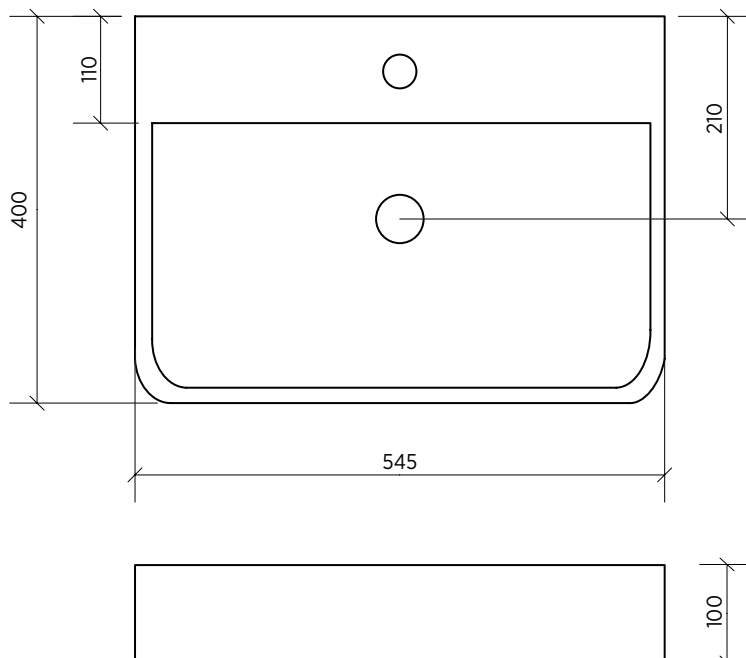

## Wall basin or Above counter basin, rectangular

This stylish rectangular basin has fine features and a refined presence. Its softened square lines create a minimalist look.

Important note: Back of basin is NOT glazed.

ORDER CODE	191441	Plati 015, 1 taphole	Old code: SBC-015
	191442	Plati 015, no taphole	Old code: SBC-015-0T
	191443	Plati 015, 3 tapholes	Old code: SBC-015-3T

WASTE	Suits standard 32 mm waste with overflow (not supplied).
TRAP	Wall basin can be used with bottle trap, subject to local licensing authorities.
CAPACITY	7.5 litres.
OVERFLOW	Standard with overflow.
MATERIAL	White vitreous china.
GLAZING	Back of basin is NOT glazed.
WALL FIXING	Rear of basin has mounting holes for wall mounting. Use dynabolts or coach bolts to mount basin directly to wall.

Note: Back of basin is unglazed.

 Basin has integrated overflow

### Please note

- All measurements are in millimetres.
- Dimensions are nominal and subject to normal ceramic manufacturing variations of  $\pm 5$ mm.
- Fixing: Use silicone sealant. DO NOT USE EPOXY TYPE ADHESIVES.
- Always use the actual basin to verify cutout.
- Specifications may vary without notice as part of our continuous improvement practices.
- Clean with a damp cloth. Do not use abrasive cleaners, liquids or pastes.