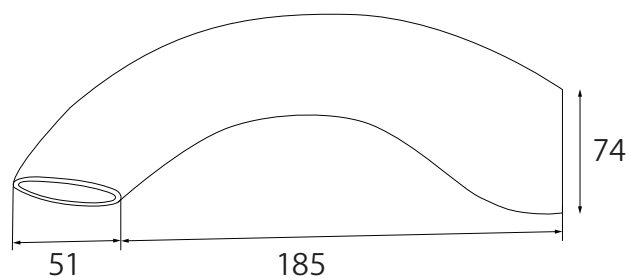

CITANI

MATTE BLACK BATH OUTLET

FEATURES

- ★ Designer bath spout
- ★ Wall mounted
- ★ Female 1/2 BSP inlet
- ★ Matte black electroplated finish

Code	SP8010B
Colour	Black
Material	Matte
Length	185mm
Barcode	9347900011615