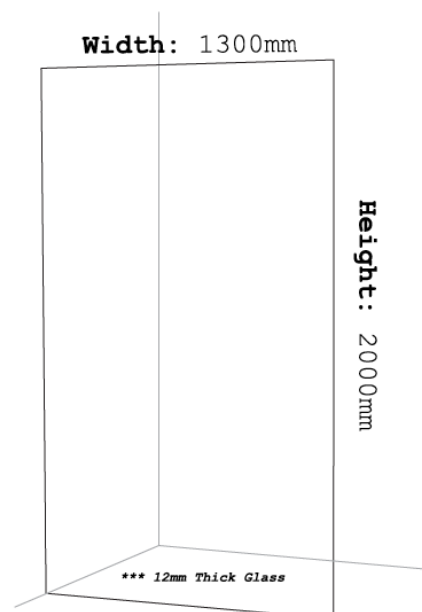

Product Code: FP1100

Specification

Height: 2000mm on all our custom glass screens

Thickness: 10mm glass thickness as standard

Size Range: 1100mm (W) x 2000mm (H) x 12mm panel

10 Years

Schematic

BELLA VISTA

Product Code: FP1150

Specification

Height: 2000mm on all our custom glass screens

Thickness: 10mm glass thickness as standard

Size Range: 1150mm (W) x 2000mm (H) x 12mm panel

10 Years

Schematic

BELLA VISTA

Product Code: FP1200

Specification

Height: 2000mm on all our custom glass screens

Thickness: 10mm glass thickness as standard

Size Range: 1200mm (W) x 2000mm (H) x 12mm panel

10 Years

Schematic

BELLA VISTA

Product Code: FP1300

Specification

Height: 2000mm on all our custom glass screens

Thickness: 12mm glass thickness as standard

Size Range: 1300mm (W) x 2000mm (H) x 12mm panel

5 Years

Schematic

Website: www.bella-vista.net.au