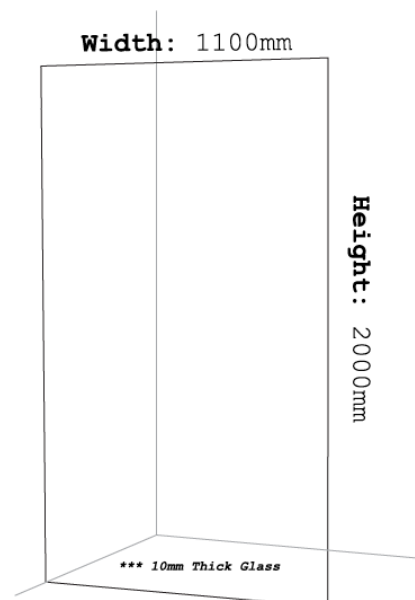

Product Code: FP1000

Specification

Height: 2000mm on all our custom glass screens

Thickness: 10mm glass thickness as standard

Size Range: 1000mm (W) x 2000mm (H) x 12mm panel

10 Years

Schematic

BELLA VISTA®

Product Code: FP1100

Specification

Height: 2000mm on all our custom glass screens

Thickness: 10mm glass thickness as standard

Size Range: 1100mm (W) x 2000mm (H) x 12mm panel

10 Years

Schematic

BELLA VISTA

Product Code: FP1150

Specification

Height: 2000mm on all our custom glass screens

Thickness: 10mm glass thickness as standard

Size Range: 1150mm (W) x 2000mm (H) x 12mm panel

10 Years

Schematic

BELLA VISTA

Product Code: FP1200

Specification

Height: 2000mm on all our custom glass screens

Thickness: 10mm glass thickness as standard

Size Range: 1200mm (W) x 2000mm (H) x 12mm panel

10 Years

Schematic

BELLA VISTA