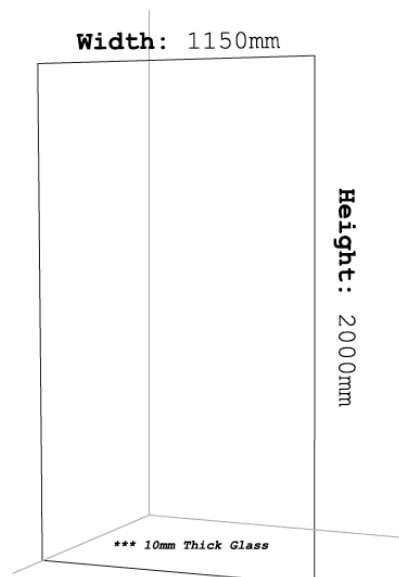

Product Code: FP1100

Specification

Height: 2000mm on all our custom glass screens

Thickness: 10mm glass thickness as standard

Size Range: 1100mm (W) x 2000mm (H) x 12mm panel

10 Years

Schematic

BELLA VISTA

Product Code: FP1150

Specification

Height: 2000mm on all our custom glass screens

Thickness: 10mm glass thickness as standard

Size Range: 1150mm (W) x 2000mm (H) x 12mm panel

10 Years

Schematic

BELLA VISTA

Product Code: FP1200

Specification

Height: 2000mm on all our custom glass screens

Thickness: 10mm glass thickness as standard

Size Range: 1200mm (W) x 2000mm (H) x 12mm panel

10 Years

Schematic

BELLA VISTA

Product Code: FP1300

Specification

Height: 2000mm on all our custom glass screens

Thickness: 12mm glass thickness as standard

Size Range: 1300mm (W) x 2000mm (H) x 12mm panel

5 Years

Schematic

Website: www.bella-vista.net.au