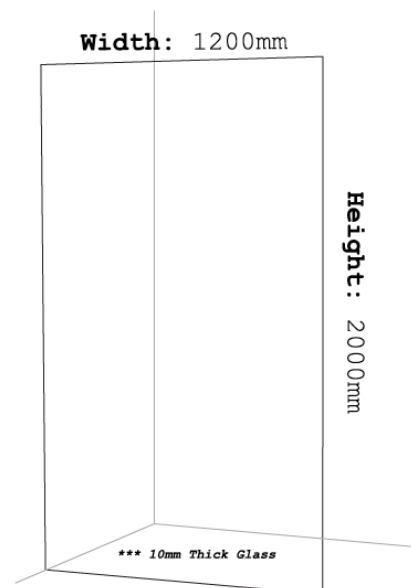

Product Code: FP1100

Specification

Height: 2000mm on all our custom glass screens

Thickness: 10mm glass thickness as standard

Size Range: 1100mm (W) x 2000mm (H) x 12mm panel

10 Years

Schematic

BELLA VISTA

Product Code: FP1150

Specification

Height: 2000mm on all our custom glass screens

Thickness: 10mm glass thickness as standard

Size Range: 1150mm (W) x 2000mm (H) x 12mm panel

10 Years

Schematic

BELLA VISTA

Product Code: FP1200

Specification

Height: 2000mm on all our custom glass screens

Thickness: 10mm glass thickness as standard

Size Range: 1200mm (W) x 2000mm (H) x 12mm panel

10 Years

Schematic

BELLA VISTA

Product Code: FP1300

Specification

Height: 2000mm on all our custom glass screens

Thickness: 12mm glass thickness as standard

Size Range: 1300mm (W) x 2000mm (H) x 12mm panel

5 Years

Schematic

Website: www.bella-vista.net.au