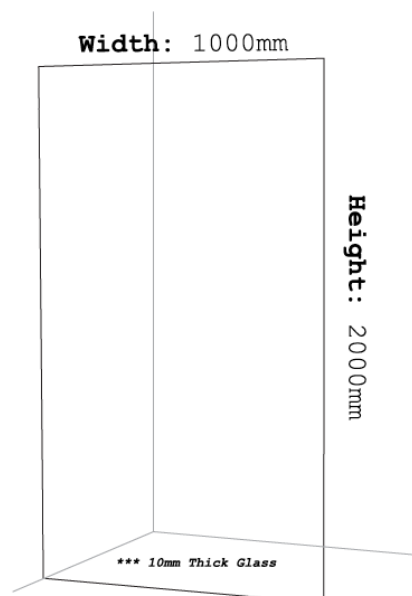

Product Code: FP1000

Specification

Height: 2000mm on all our custom glass screens

Thickness: 10mm glass thickness as standard

Size Range: 1000mm (W) x 2000mm (H) x 12mm panel

10 Years

Schematic

BELLA VISTA®

Product Code: FP1100

Specification

Height: 2000mm on all our custom glass screens

Thickness: 10mm glass thickness as standard

Size Range: 1100mm (W) x 2000mm (H) x 12mm panel

10 Years

Schematic

BELLA VISTA

Product Code: FP1150

Specification

Height: 2000mm on all our custom glass screens

Thickness: 10mm glass thickness as standard

Size Range: 1150mm (W) x 2000mm (H) x 12mm panel

10 Years

Schematic

BELLA VISTA

Product Code: FP1200

Specification

Height: 2000mm on all our custom glass screens

Thickness: 10mm glass thickness as standard

Size Range: 1200mm (W) x 2000mm (H) x 12mm panel

10 Years

Schematic

BELLA VISTA