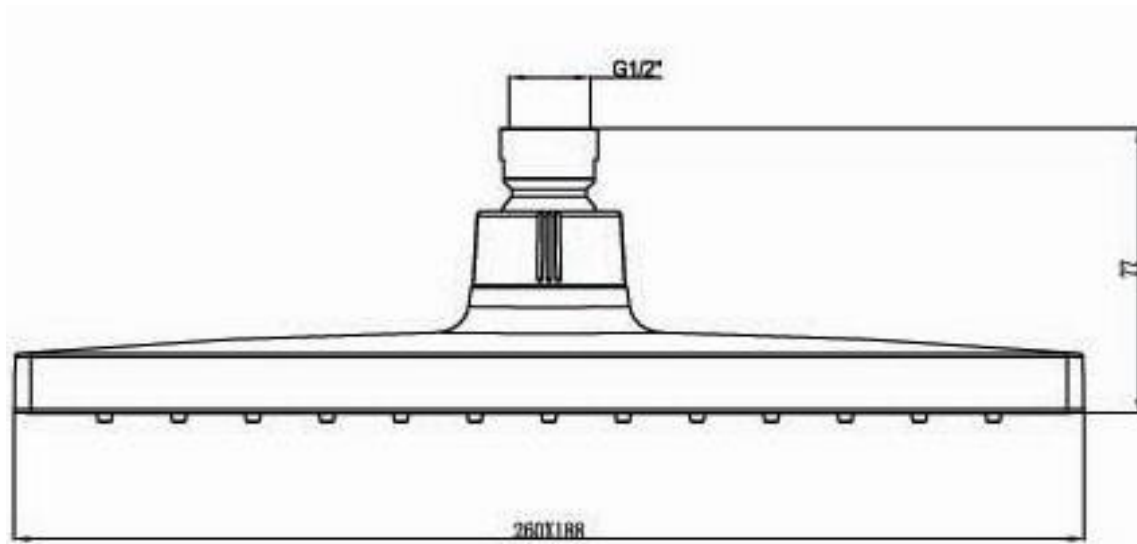

TECHNICAL SPECIFICATIONS

BAKARA RECT. WALL SHOWER-MB

D04011B

9" rectangle rain shower, faceplate - 260* 188mm.

DISTRIBUTED BY COLLIS MARKETING SERVICE

BETHANIA QLD. 4205

HEIDELBERG WEST VIC.3081