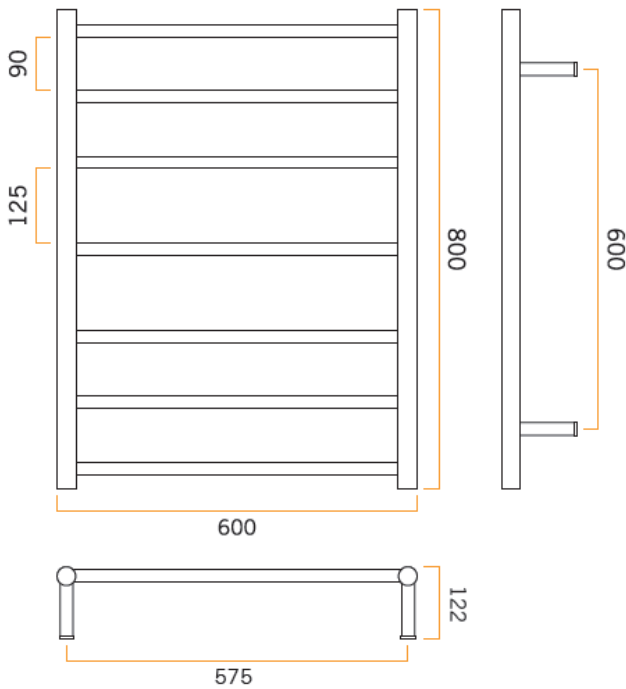

Thermorail Ladder Towel Rails 240V

Electric Heated Towel Rails for use in bathrooms

Stock Code	Finish	Size (mm)	Output (W)	No. of Bars
BS44M	Polished Stainless Steel	W600 x H800 x D122	80 Watts	7

PLEASE NOTE: Specifications are for information purposes only. Whilst every effort has been made to ensure the product specifications are accurate, due to continuing product development and improvement the specifications are subject to change. Specifications can be used to rough in and fit timber supports in the wall however we recommend no holes are drilled without having the product on site or verifying the details with the manufacturer. Thermogroup cannot be held liable or responsible for errors due to updated specifications.