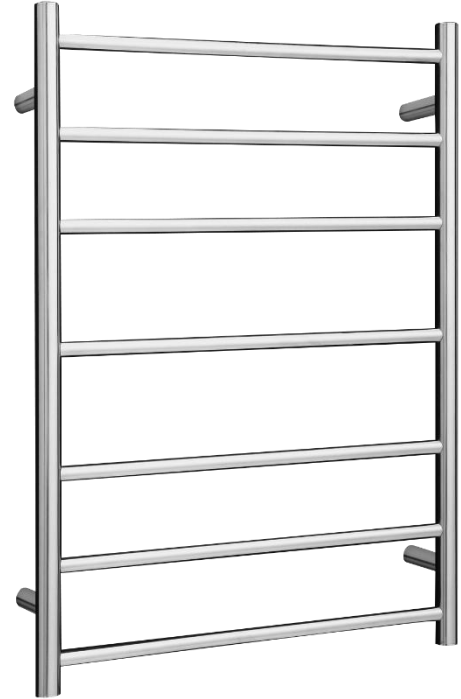

Thermorail Ladder Towel Rails 240V

Electric Heated Towel Rails for use in bathrooms

Stock Code	Finish	Size (mm)	Output (W)	No. of Bars
BS44M	Polished Stainless Steel	W600 x H800 x D122	80 Watts	7

PLEASE NOTE: Specifications are for information purposes only. Whilst every effort has been made to ensure the product specifications are accurate, due to continuing product development and improvement the specifications are subject to change. Specifications can be used to rough in and fit timber supports in the wall however we recommend no holes are drilled without having the product on site or verifying the details with the manufacturer. Thermogroup cannot be held liable or responsible for errors due to updated specifications.