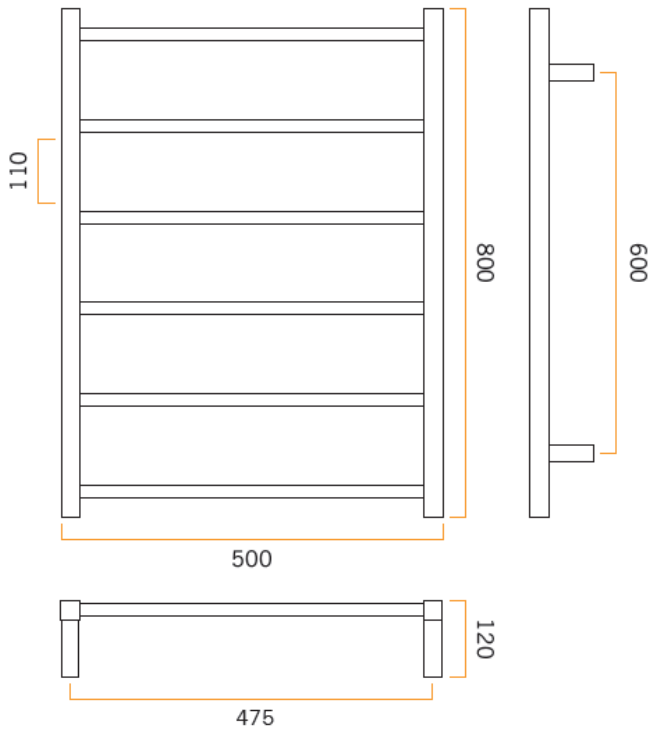

Thermorail Ladder Towel Rails 240V

Electric Heated Towel Rails for use in bathrooms

Stock Code	Finish	Size (mm)	Output (W)	No. of Bars
BS28M	Polished Stainless Steel	W500 x H800 x D120	81 Watts	6

PLEASE NOTE: Specifications are for information purposes only. Whilst every effort has been made to ensure the product specifications are accurate, due to continuing product development and improvement the specifications are subject to change. Specifications can be used to rough in and fit timber supports in the wall however we recommend no holes are drilled without having the product on site or verifying the details with the manufacturer. Thermogroup cannot be held liable or responsible for errors due to updated specifications.