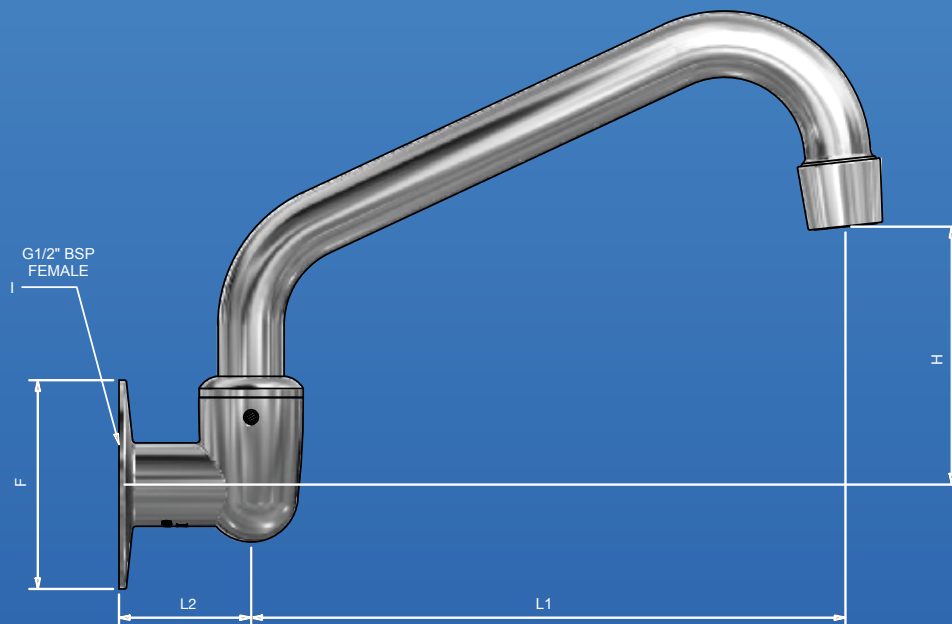

MT MONOPOLY™
T A P W A R E

SWIVEL SPOUT WALL TUBE CHROME PLATED

Sizing Chart MM

	H	L1	L2	F	I
SP08	75	170	38	60	G 1/2"

Austworld
PO Box 311
Ashmore City
QLD 4214

P: 1300 780 430
F: 1300 780 441
E: info@austworld.com.au
W: www.austworld.com.au