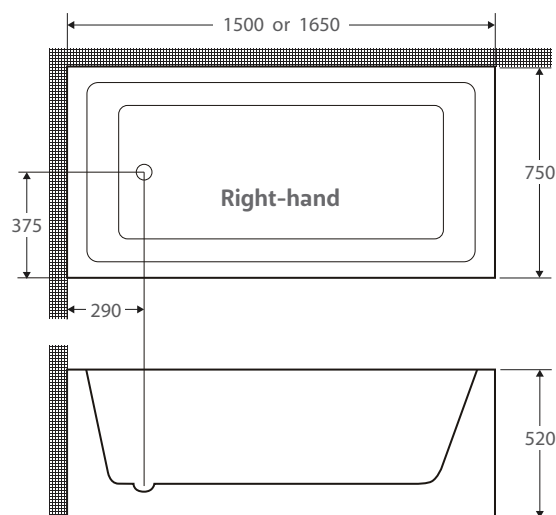

SENTOR

ACRYLIC FREE-STANDING BATH

FEATURES

- ★ 2 sided bath with tile lip
- ★ Available in 2 sizes
- ★ Available in left-hand or right-hand
- ★ Moulded 1 piece bath with steel supports
- ★ Includes pop-up waste & adjustable legs
- ★ Easy clean Acrylic

SIZES/CODES

1500mm Right Hand	FR02-1500R
1500mm Left Hand	FR02-1650L
1650mm Right Hand	FR02-1650R
1650mm Left Hand	FR02-1650L

BARCODES

1500mm Right Hand	9347900015040
1500mm Left Hand	9347900015033
1650mm Right Hand	9347900015064
1650mm Left Hand	9347900015057

Barcode	
	1500mm - 9347900015033
	1650mm - 9347900015057
	1500mm - 9347900015033
	1650mm - 9347900015057