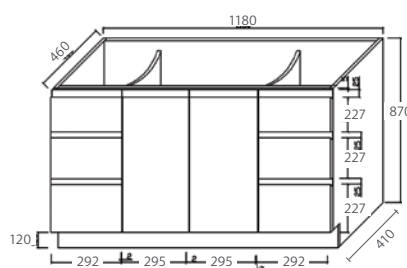

MIA UNDERMOUNT 1200

VANITY RANGE

STONE OPTIONS

SD

Finger-pull with Kick

SD

Finger-pull Wall-hung

Finger-pull with Kickboard

Finger-pull Wall Hung

Sarah Stone Top

Sarah Basin

FEATURES

- ★ 20mm thick reconstituted stone top
- ★ Ceramic undermount basin
- ★ SD = models with soft-close drawers
- ★ All models have soft-close doors
- ★ E0 Eco friendly board
- ★ FSC certified board
- ★ Sourced from sustainable forests