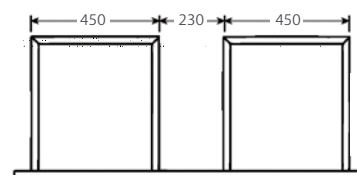

Finger-pull Wall Hung

Sarah Stone Top

Sarah Basin

FEATURES

- ★ 20mm thick reconstituted stone top
- ★ Ceramic undermount basin
- ★ SD = models with soft-close drawers
- ★ All models have soft-close doors
- ★ E0 Eco friendly board
- ★ FSC certified board
- ★ Sourced from sustainable forests