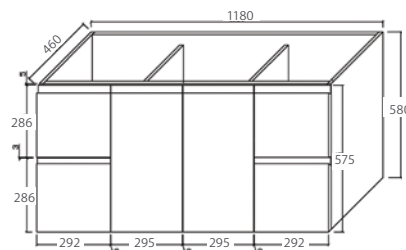

Finger-pull Wall Hung

Sarah Stone Top

Sarah Basin

FEATURES

- ★ 20mm thick reconstituted stone top
- ★ Ceramic undermount basin
- ★ SD = models with soft-close drawers
- ★ All models have soft-close doors
- ★ E0 Eco friendly board
- ★ FSC certified board
- ★ Sourced from sustainable forests