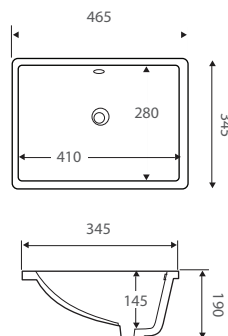

MIA UNDERMOUNT 1200

VANITY RANGE

STONE OPTIONS

SD

Finger-pull with Kick

SD

Finger-pull Wall-hung

Finger-pull with Kickboard

Finger-pull Wall Hung

Sarah Stone Top

Sarah Basin

FEATURES

- ★ 20mm thick reconstituted stone top
- ★ Ceramic undermount basin
- ★ SD = models with soft-close drawers
- ★ All models have soft-close doors
- ★ E0 Eco friendly board
- ★ FSC certified board
- ★ Sourced from sustainable forests