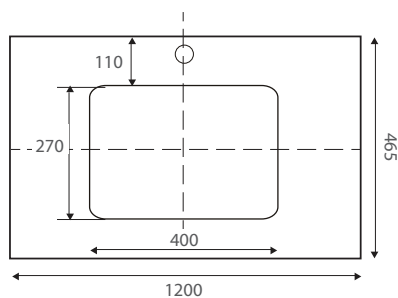

MIA UNDERMOUNT 1200

VANITY RANGE

STONE OPTIONS

SD

Finger-pull with Kick

SD

Finger-pull Wall-hung

Finger-pull with Kickboard

Finger-pull Wall Hung

Sarah Stone Top

Sarah Basin

FEATURES

- ★ 20mm thick reconstituted stone top
- ★ Ceramic undermount basin
- ★ SD = models with soft-close drawers
- ★ All models have soft-close doors
- ★ E0 Eco friendly board
- ★ FSC certified board
- ★ Sourced from sustainable forests