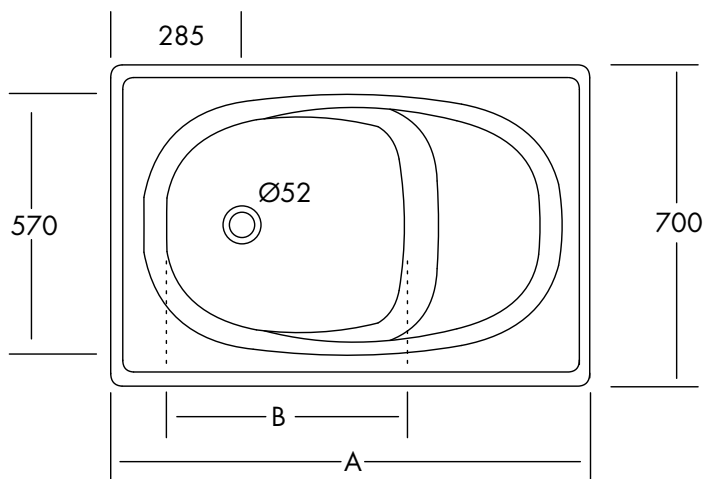

PROVIDED		
ITEM	DESCRIPTION	CODE
Bath	Esti I050 Shower Bath	J5050
Bath	Esti I200 Shower Bath	J5060
Installation	Instruction Sheet	✓
OPTIONAL		
Support legs	Screw-adjustable Legs	J5015