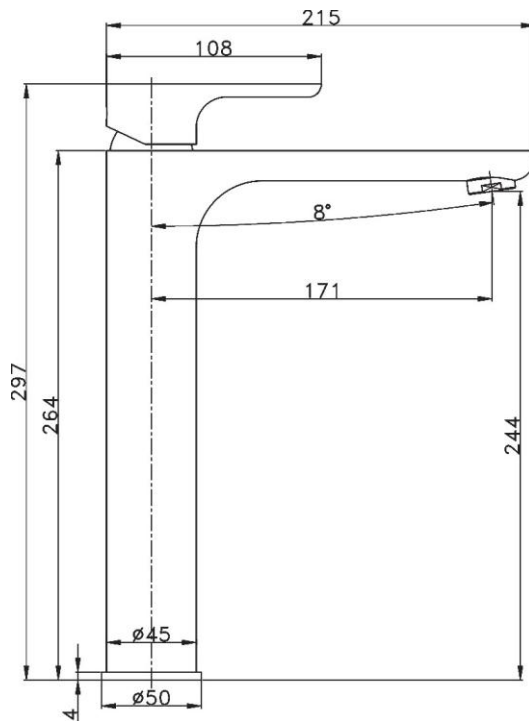

# ASCENT Tower Basin Mixer BLWB0121HB

- Matt Black Finish
- DR Brass
- Sedal Cartridge,
- Tucai Flexible Hoses,
- Neoperl Water Aerator
- WELS 5 Stars