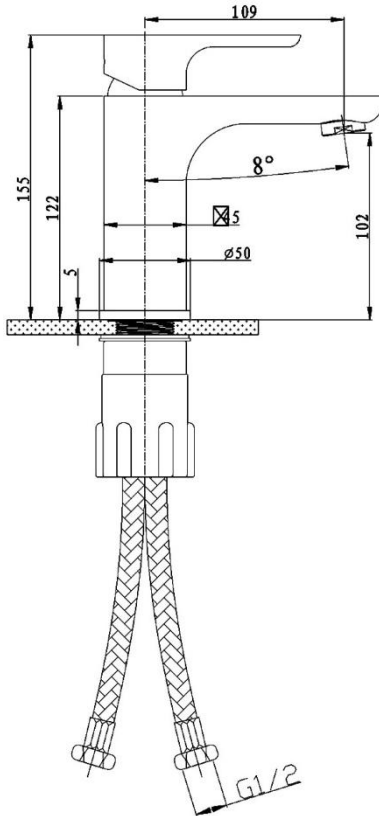

ASCENT Black Basin Mixer BLWB0121B

- Matt Black Finish
- DR Brass
- Sedal Cartridge
- Tucai Flexible Hoses
- Neoperl Water Aerator
- WELS 5 Stars