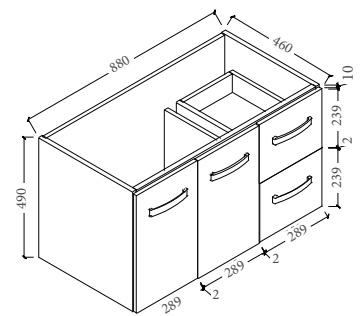

Sarah Stone Top

Sarah Basin

FEATURES

- ★ 20mm thick reconstituted stone top
- ★ Ceramic undermount basin
- ★ SD = models with soft-close drawers
- ★ All models have soft-close doors
- ★ Available with left or right hand drawers (Black 90F: right hand drawers only)
- ★ E0 Eco friendly board
- ★ FSC certified board
- ★ Sourced from sustainable forests