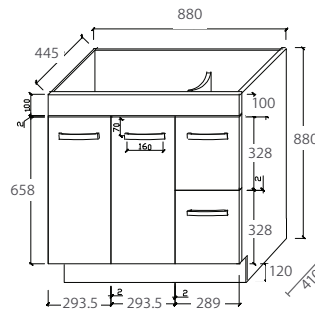

Uni Cabinet with Kick