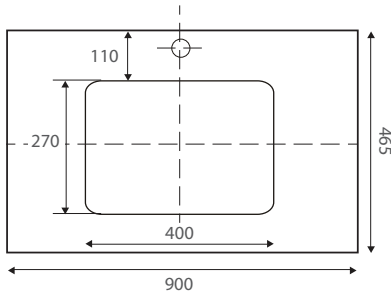

Sarah Stone Top

Sarah Basin

FEATURES

- ★ 20mm thick reconstituted stone top
- ★ Ceramic undermount basin
- ★ SD = models with soft-close drawers
- ★ All models have soft-close doors
- ★ Available with left or right hand drawers (Black 90F: right hand drawers only)
- ★ E0 Eco friendly board
- ★ FSC certified board
- ★ Sourced from sustainable forests