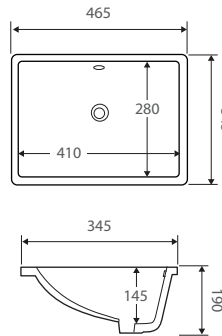

Sarah Stone Top

Sarah Basin

FEATURES

- ★ 20mm thick reconstituted stone top
- ★ Ceramic undermount basin
- ★ SD = models with soft-close drawers
- ★ All models have soft-close doors
- ★ Available with left or right hand drawers (Black 90F: right hand drawers only)
- ★ E0 Eco friendly board
- ★ FSC certified board
- ★ Sourced from sustainable forests