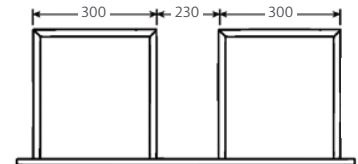

Sarah Stone Top

Sarah Basin

FEATURES

- ★ 20mm thick reconstituted stone top
- ★ Ceramic undermount basin
- ★ SD = models with soft-close drawers
- ★ All models have soft-close doors
- ★ Available with left or right hand drawers (Black 90F: right hand drawers only)
- ★ E0 Eco friendly board
- ★ FSC certified board
- ★ Sourced from sustainable forests