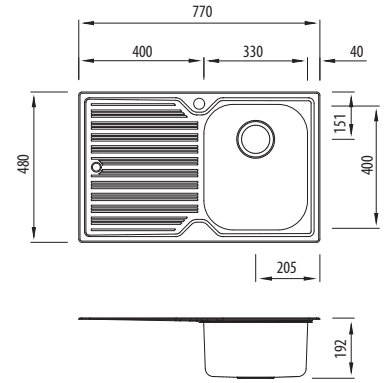

Diaz

Proudly Aussie made

All dimensions in mm

DZ121

Single Bowl Topmount Sink With Drainer

Specifications /

Sink size	770W x 480H mm
Bowl size	Main Bowl 330W x 400H x 180D / 21L
Construction	2 piece, bowls and drainer seam welded
Material	304 grade, 18/10 polished stainless steel (0.8 mm thick)
Installation	Topmount recommended
Fixings	Adjustable clips and sealing foam supplied
Min cabinet size	500 mm
Tap holes	Available 0 or 1 tap hole (specify when ordering)
Waste fittings	1 x 90 mm basket waste included
Overflow	Not available
Carton size	780 x 490 x 200 mm
Weight	5.5 kg
Warranty	Lifetime manufacturer's warranty (refer to oliveri.com.au)
Maintenance and care instructions	All surfaces should be cleaned with mild liquid detergent or soap and water. To maintain the shine on your Oliveri stainless steel sink, we recommended the use of any of the easy to obtain, non-abrasive stainless steel cleaners or metal polishes.

Included accessories /

AC14
Basket Waste

AC18
Colander

AC15
Bamboo Board

Diaz

Proudly Aussie made

All dimensions in mm

DZ122

Single Bowl Topmount Sink With Drainer

Specifications /

Sink size	770W x 480H mm
Bowl size	Main Bowl 330W x 400H x 180D / 21L
Construction	2 piece, bowls and drainer seam welded
Material	304 grade, 18/10 polished stainless steel (0.8 mm thick)
Installation	Topmount recommended
Fixings	Adjustable clips and sealing foam supplied
Min cabinet size	500 mm
Tap holes	Available 0 or 1 tap hole (specify when ordering)
Waste fittings	1 x 90 mm basket waste included
Overflow	Not available
Carton size	780 x 490 x 200 mm
Weight	5.5 kg
Warranty	Lifetime manufacturer's warranty (refer to oliveri.com.au)
Maintenance and care instructions	All surfaces should be cleaned with mild liquid detergent or soap and water. To maintain the shine on your Oliveri stainless steel sink, we recommended the use of any of the easy to obtain, non-abrasive stainless steel cleaners or metal polishes.