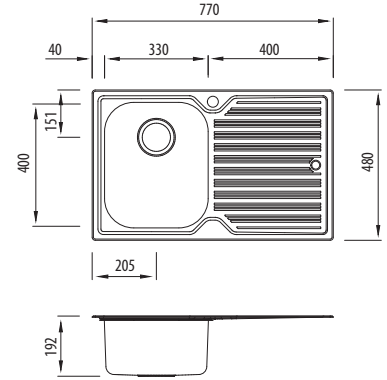

Diaz

Proudly Aussie made

All dimensions in mm

DZ121

Single Bowl Topmount Sink With Drainer

Specifications /

Sink size	770W x 480H mm
Bowl size	Main Bowl 330W x 400H x 180D / 21L
Construction	2 piece, bowls and drainer seam welded
Material	304 grade, 18/10 polished stainless steel (0.8 mm thick)
Installation	Topmount recommended
Fixings	Adjustable clips and sealing foam supplied
Min cabinet size	500 mm
Tap holes	Available 0 or 1 tap hole (specify when ordering)
Waste fittings	1 x 90 mm basket waste included
Overflow	Not available
Carton size	780 x 490 x 200 mm
Weight	5.5 kg
Warranty	Lifetime manufacturer's warranty (refer to oliveri.com.au)
Maintenance and care instructions	All surfaces should be cleaned with mild liquid detergent or soap and water. To maintain the shine on your Oliveri stainless steel sink, we recommended the use of any of the easy to obtain, non-abrasive stainless steel cleaners or metal polishes.

Included accessories /

AC14
Basket Waste

AC18
Colander

AC15
Bamboo Board

Diaz

Proudly Aussie made

All dimensions in mm

DZ122

Single Bowl Topmount Sink With Drainer

Specifications /

Sink size	770W x 480H mm
Bowl size	Main Bowl 330W x 400H x 180D / 21L
Construction	2 piece, bowls and drainer seam welded
Material	304 grade, 18/10 polished stainless steel (0.8 mm thick)
Installation	Topmount recommended
Fixings	Adjustable clips and sealing foam supplied
Min cabinet size	500 mm
Tap holes	Available 0 or 1 tap hole (specify when ordering)
Waste fittings	1 x 90 mm basket waste included
Overflow	Not available
Carton size	780 x 490 x 200 mm
Weight	5.5 kg
Warranty	Lifetime manufacturer's warranty (refer to oliveri.com.au)
Maintenance and care instructions	All surfaces should be cleaned with mild liquid detergent or soap and water. To maintain the shine on your Oliveri stainless steel sink, we recommended the use of any of the easy to obtain, non-abrasive stainless steel cleaners or metal polishes.