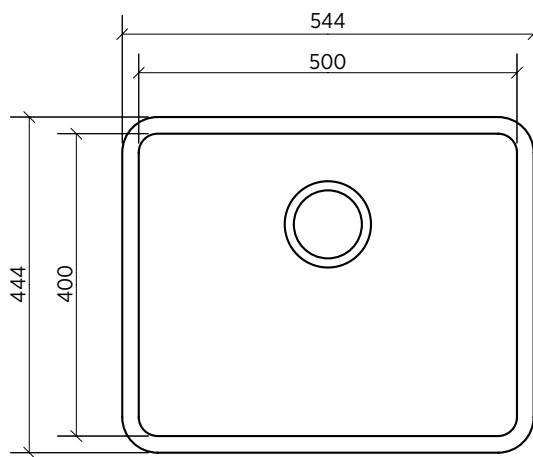

- Square lines and silk finish
- Superior rim finish, designed for abovement or undermount installation
- 1.0 mm thick premium 304 grade stainless steel
- Deep, large capacity bowls
- Easy to clean corners
- Sound deadening
- Designer basket waste

SUMMARY	Single bowl, large		
ORDER CODE	191673	Kubic 500	old code: SKS-KU500
	191674	Kubic 500, with overflow kit	old code: SKS-KU500-OF
WASTE	Includes basket waste		
OVERFLOW	Optional overflow kit available		
BOWL SIZE	500 x 400 mm, 200 mm deep		
CAPACITY	40 litres		
ACCESSORIES	A variety of accessories is available.		

200 mm deep

SEIMA

bathroom | kitchen | laundry

seima.com.au

Please note

- All measurements are in millimetres.
- Always use the actual product to verify cutout.
- Use silicone sealant. DO NOT USE EPOXY TYPE ADHESIVES.
- Specifications may vary without notice as part of our continuous improvement practices.