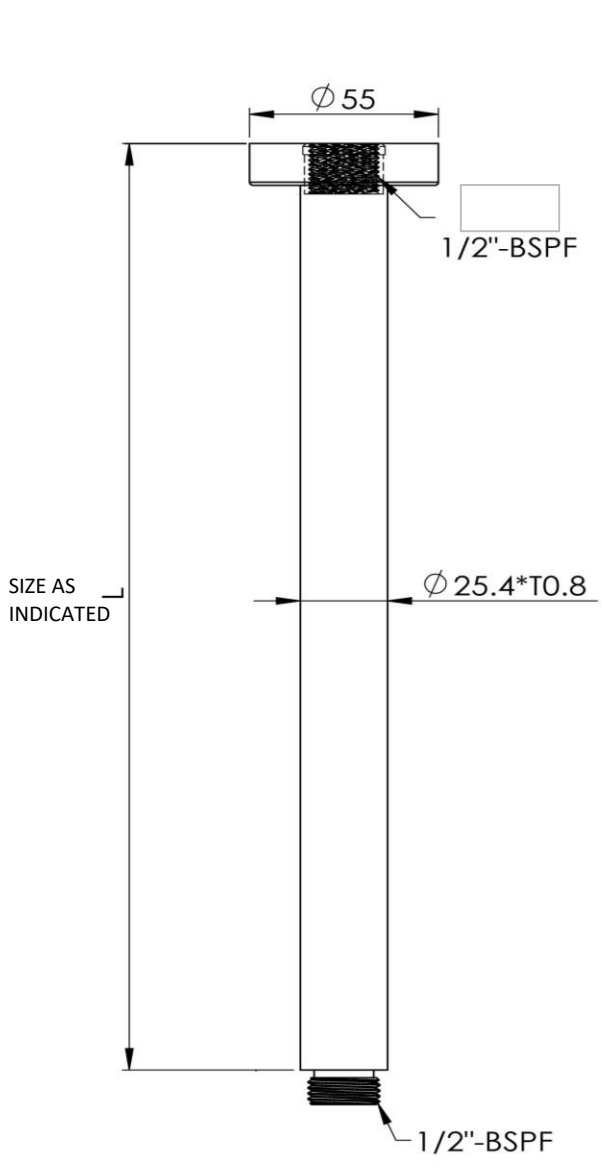

# CEILING DROPPER -MB 200/300/400/600

## TECHNICAL SPECIFICATIONS

DISTRIBUTED BY COLLIS MARKETING SERVICE  
BETHANIA QLD. 4205 HEIDELBERG WEST VIC.3081