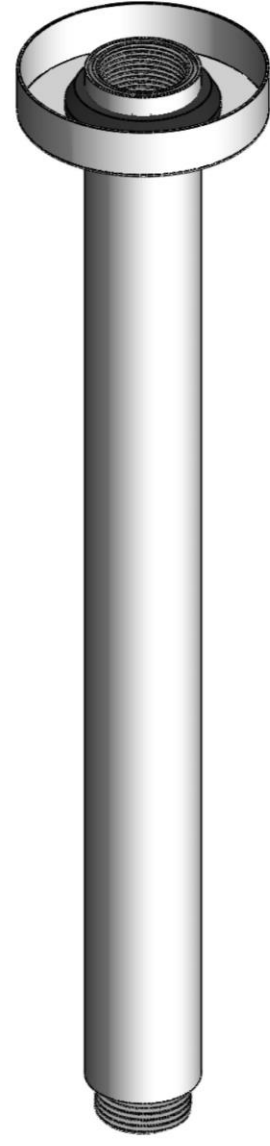

# CEILING DROPPER -MB 200/300/400/600

## TECHNICAL SPECIFICATIONS

DISTRIBUTED BY COLLIS MARKETING SERVICE  
BETHANIA QLD. 4205 HEIDELBERG WEST VIC.3081