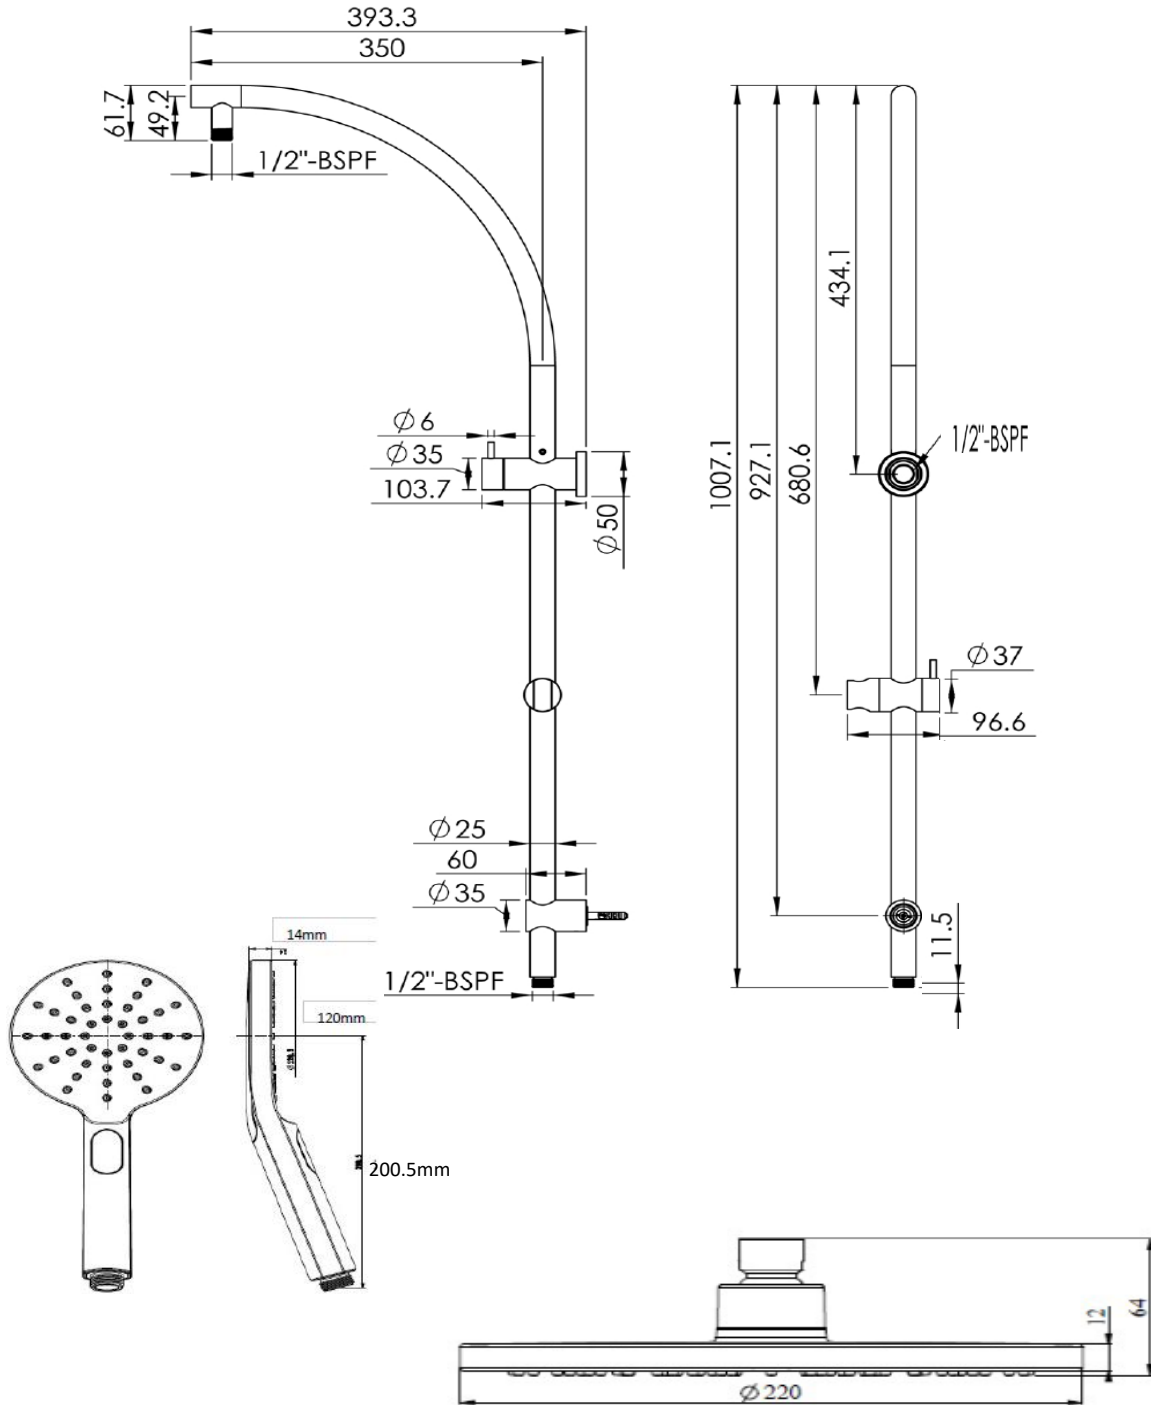

TECHNICAL SPECIFICATIONS

BAKARA ROUND ABS CURVED FULL COMBO

D02011-H12013-CFC

DISTRIBUTED BY COLLIS MARKETING SERVICE
 BETHANIA QLD. 4205

HEIDELBERG WEST VIC.3081